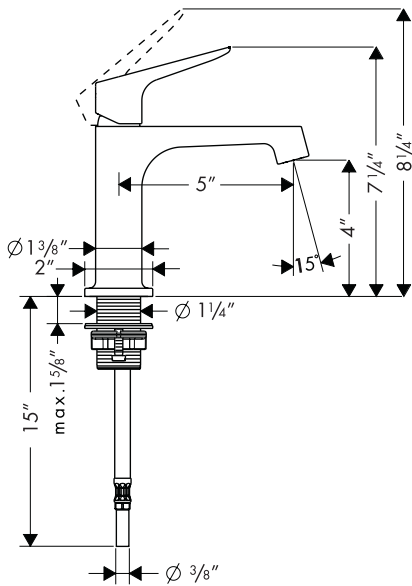

Available Finishes

Chrome

34017001

Brushed Nickel

34017821

Optional Accessories

Grid drain with overflow

06400XX0

Grid drain without overflow

04267XX0

The measurements shown are for reference only.

Products and specifications shown are subject to change without notice.

Specification sheet revised 8/2009