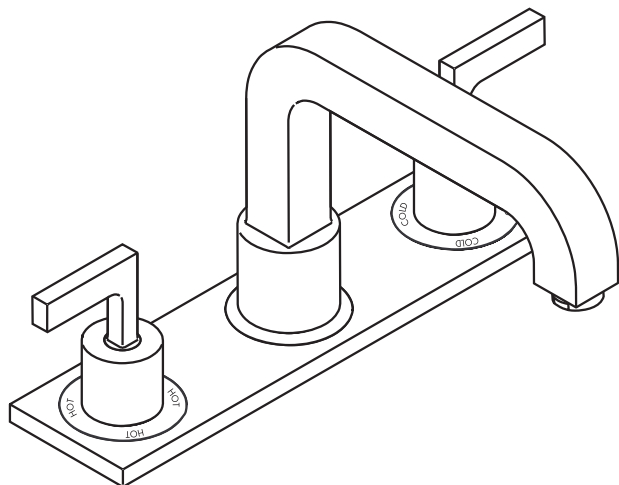

Axor Citterio 3-Hole Roman Tub Set with Base Plate

39434XX1

Product Features

- Oversized spout
- Lever handles

Code Compliance

This unit meets or exceeds the following:

- ADA Compliant
- ASME A112.18.1
- CSA B125.1
- Listed by IAPMO

Available Finishes

Chrome	39434001
Brushed Nickel	39434821

Required Accessories

Rough	06310000
Mounting plate	39449001

The measurements shown are for reference only.

Products and specifications shown are subject to change without notice.