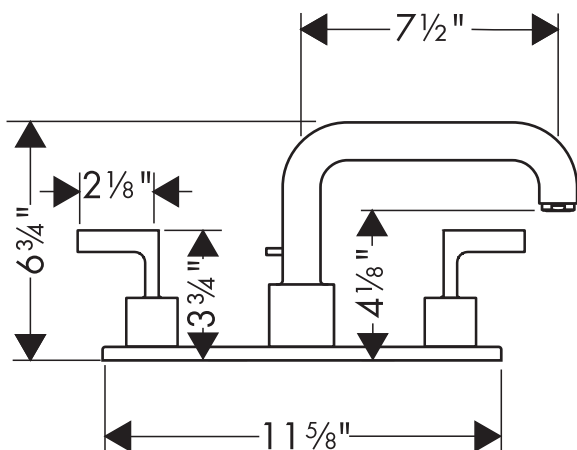

Axor Citterio 3-Hole Roman Tub Set with Base Plate

39434XX1

Product Features

- Oversized spout
- Lever handles

Code Compliance

This unit meets or exceeds the following:

- ADA Compliant
- ASME A112.18.1
- CSA B125.1
- Listed by IAPMO

Available Finishes

Chrome	39434001
Brushed Nickel	39434821

Required Accessories

Rough	06310000
Mounting plate	39449001

The measurements shown are for reference only.

Products and specifications shown are subject to change without notice.

Specification sheet revised 1/2009