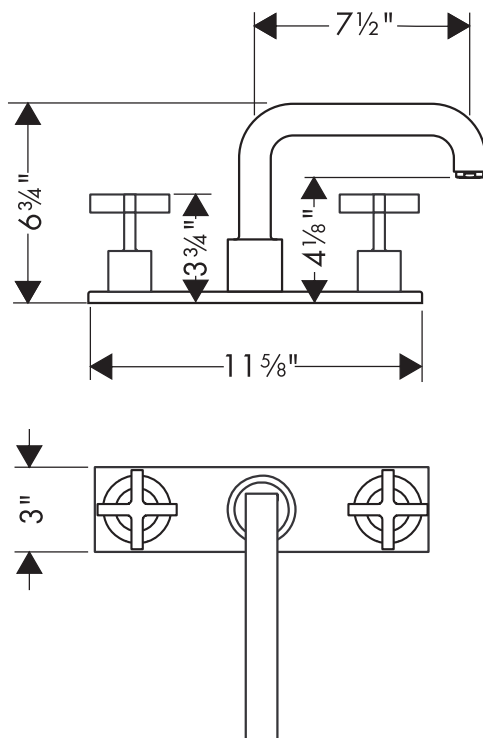

Available Finishes

Chrome

39432001

Brushed Nickel

39432821

Required Accessories

Rough

06310000

Mounting plate

39449001

The measurements shown are for reference only.

Products and specifications shown are subject to change without notice.

Specification sheet revised 1/2009