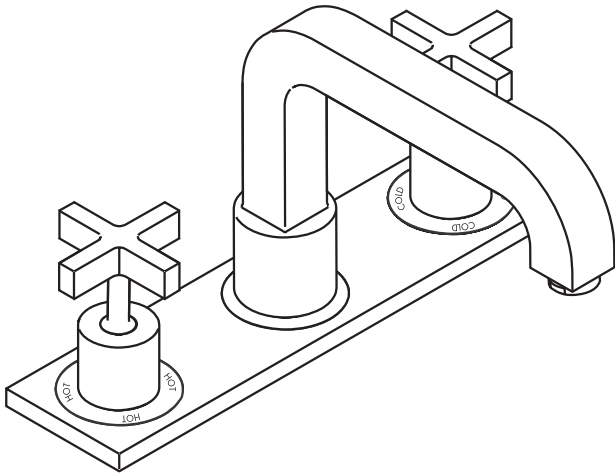

Axor Citterio 3-Hole Roman Tub Set with Base Plate

39432XX1

Product Features

- Oversized spout
- Cross handles

Code Compliance

This unit meets or exceeds the following:

- ASME A112.18.1
- CSA B125.1
- Listed by IAPMO