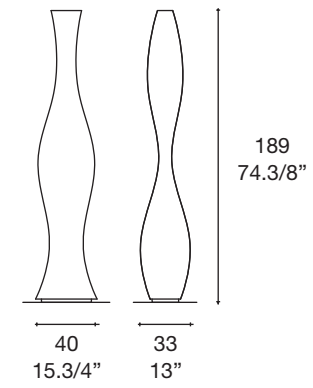

### lampadaire

Diffuser: aluminium, effet miroir

### Dimensions

AFRAH TR