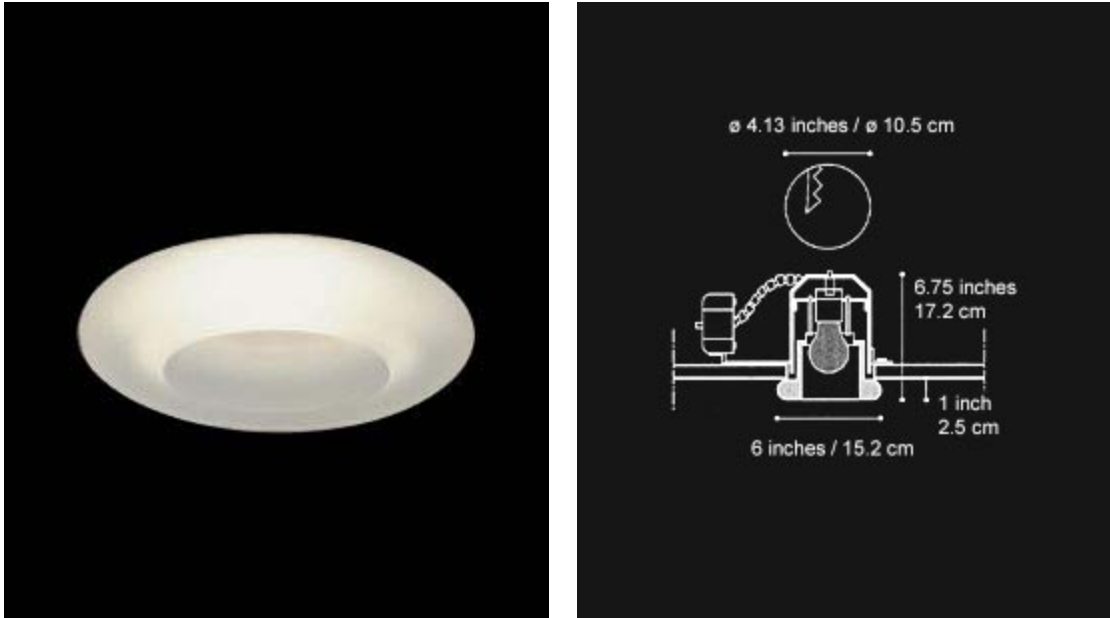

## VAN RECESSED

Roberto Pamio

DIMENSIONS SHOWN FOR NEW CONSTRUCTION

### DESCRIPTION

A semi-recessed fixture providing downward light through a translucent etched glass diffuser. Provides a narrow to wide beam spread (depending on lamp), as well as a soft pleasant ceiling glow.