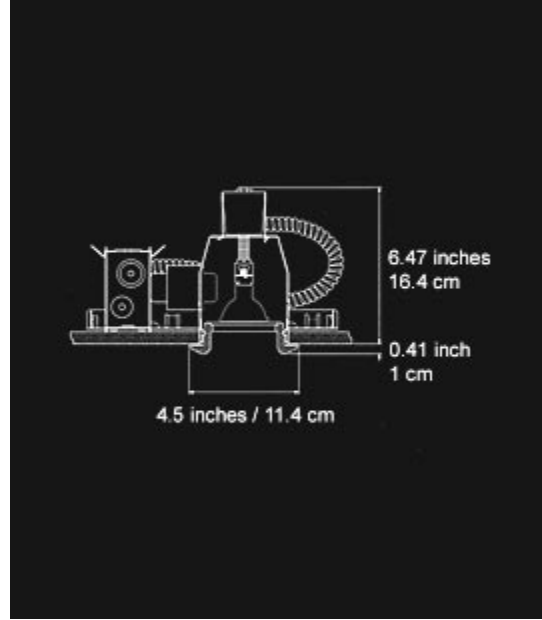

HERA 2 RECESSED

Roberto Pamio

DIMENSIONS SHOWN FOR NEW CONSTRUCTION

DESCRIPTION

A small-scale, semi-recessed fixture providing downward light through an acid-etched, poured glass diffuser available in a wide range of colors. Provides a narrow to wider beam spread, depending on the lamp, as well as a soft pleasant ceiling glow.

Also available with LED, consult factory.

 Opening 3.3/4" -  - Damp location