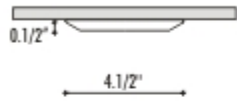

NOTE

U.L. listed/CSA approved for damp location. For U.L. compliance, use enclosed MR-16 lamp.

HERA 2