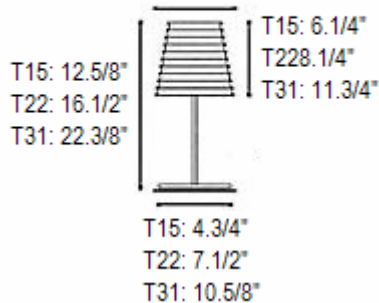

MODULO T15-T22-T31

DESIGN R. TOSO, N. MASSARI & ASSOCIATES

T15: 5.7/8"
T22: 8.5/8"
T31: 12.1/4"

- DESCRIPTION:** Table lamp available in 3 sizes, highlighted by a ribbed, hand blown glass diffuser of white and crystal edges. The conical shaped diffuser caps the design and the incandescent light source is great for task and accent illumination.
Extensive family of companion pendant, ceiling, wall, floor and other table designs available.
- CONSTRUCTION:** A round, brushed nickel base and stem support the glass shade. A black cord exits the stem with an on/off switch.
- LIGHT SOURCE:** T15: 1 x 60 watt, incandescent, G-16 1/2, candelabra base (provided)
T22-T31: 1 x 100 watt, incandescent, A-19, medium base (provided)
- FINISH:** Brushed Nickel
- GLASS COLOR:** Gloss White
- NET WEIGHT:** T16: 6 lbs. / T22: 11 lbs. / T31: 18 lbs.