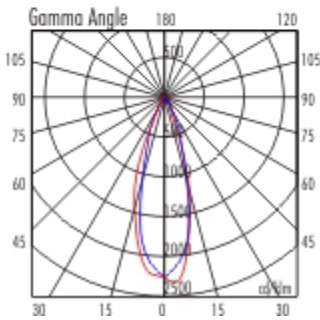

Lux		
h	E max	E med
1.00	2168	1279
2.00	542	320
3.00	241	142
4.00	135	80
5.00	87	51