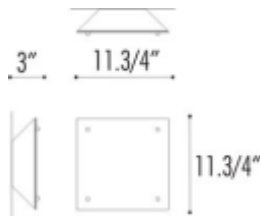

DECO' PP30-PP50-PP70 Wall-Ceiling

DESIGN - LEUCOS DESIGN TEAM

DECO' PP30

DESCRIPTION:

Designed to mimic an abstract painting, this wall/ceiling fixture is available in three sizes: two squares and a longer rectangle. The hand blown diffuser is offered in multiple options; swirls of either amber or white glass or a bamboo inspired white on white pattern.

CONSTRUCTION:

An angled white backing completely shields the incandescent or fluorescent light source

LIGHT SOURCE:

Deco' PP30 - 1x18w FL or 2x60w G9 HAL
Deco' PP50 - 1x55w T5 FL or 6x40w G9 HAL
Deco' PP70 - 2x36w Biax FL or 6x40w G9 HAL

FINISH

White backing with clear detail

GLASS COLOR

Deco' PP30-PP50-PP70 - White on White Swirl, Amber on White Swirl, White on Amber Swirl – blown glass diffuser

Deco' PP30/T-PP50/T-PP70/T – White Bamboo – slumped glass diffuser

NET WEIGHT:

Deco' PP30 – 5 lbs
Deco' PP50 – 13 lbs
Deco' PP70 – 12 lbs

Leucos USA, Inc.
11 Mayfield Avenue
Edison, NJ 08837
Tel: 732-225-0010
Fax: 732-225-0250
www.leucos.com