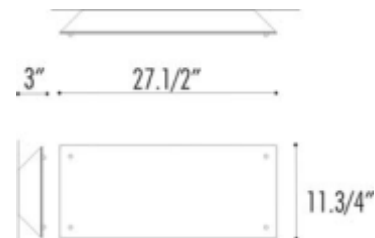

DECO' PP70

DESCRIPTION:

Designed to mimic an abstract painting, this wall/ceiling fixture is available in three sizes: two squares and a longer rectangle. The hand blown diffuser is offered in multiple options; swirls of either amber or white glass or a bamboo inspired white on white pattern.

CONSTRUCTION:

An angled white backing completely shields the incandescent or fluorescent light source

LIGHT SOURCE:

Deco' PP30 - 1x18w FL or 2x60w G9 HAL
Deco' PP50 - 1x55w T5 FL or 6x40w G9 HAL
Deco' PP70 - 2x36w Biax FL or 6x40w G9 HAL

FINISH

White backing with clear detail

GLASS COLOR

Deco' PP30-PP50-PP70 - White on White Swirl, Amber on White Swirl, White on Amber Swirl – blown glass diffuser

Deco' PP30/T-PP50/T-PP70/T – White Bamboo – slumped glass diffuser

NET WEIGHT:

Deco' PP30 – 5 lbs
Deco' PP50 – 13 lbs
Deco' PP70 – 12 lbs

Leucos USA, Inc.
11 Mayfield Avenue
Edison, NJ 08837
Tel: 732-225-0010
Fax: 732-225-0250
www.leucos.com