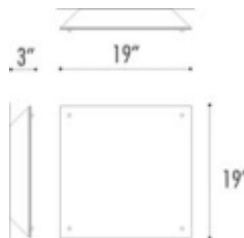

DECO' PP30-PP50-PP70 Wall-Ceiling

DESIGN - LEUCOS DESIGN TEAM

DECO' PP50

DESCRIPTION:

Designed to mimic an abstract painting, this wall/ceiling fixture is available in three sizes: two squares and a longer rectangle. The hand blown diffuser is offered in multiple options; swirls of either amber or white glass or a bamboo inspired white on white pattern.

CONSTRUCTION:

An angled white backing completely shields the incandescent or fluorescent light source

LIGHT SOURCE:

Deco' PP30 - 1x18w FL or 2x60w G9 HAL
Deco' PP50 - 1x55w T5 FL or 6x40w G9 HAL
Deco' PP70 - 2x36w Biax FL or 6x40w G9 HAL

FINISH

White backing with clear detail

GLASS COLOR

Deco' PP30-PP50-PP70 - White on White Swirl, Amber on White Swirl, White on Amber Swirl – blown glass diffuser

Deco' PP30/T-PP50/T-PP70/T – White Bamboo – slumped glass diffuser

NET WEIGHT:

Deco' PP30 – 5 lbs
Deco' PP50 – 13 lbs
Deco' PP70 – 12 lbs

Leucos USA, Inc.
11 Mayfield Avenue
Edison, NJ 08837
Tel: 732-225-0010
Fax: 732-225-0250
www.leucos.com