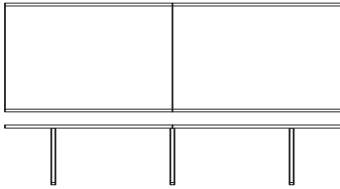

# HBF Horizons Conference Tables

	List Price	OW	Dimensions		DIA	End of Table to Center of First Base	Weight
			OD	OH			
HZ♦78H-S	9802	144	54	29		24	420
HZ♦78J-S	10747	168	54	29		24	460

♦: indicate C for Cherry or M for Maple