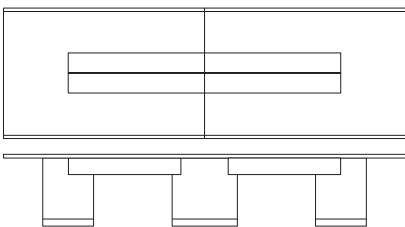

Wood column bases, optional arched base molding, add $695 List. Electrical/data access doors available in cherry or maple veneer. If selected door veneer differs from table wood species, add $300 List. A HBF standard wood finish must be specified for the access doors.

HZ♦78W-I	16 electrical / 12 blank voice/data modules	13834	144	54	29	677
HZ♦78X-I	16 electrical / 12 blank voice/data modules	15241	168	54	29	724
HZ♦78Y-I	16 electrical / 12 blank voice/data modules	17582	192	54	29	782
HZ♦78Z-I	16 electrical / 12 blank voice/data modules	18517	216	60	29	875

♦: indicate C for Cherry or M for Maple