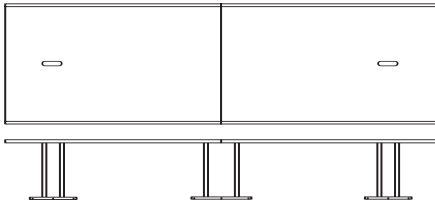

Two-piece top, metal X-Bases, Satin Pewter finish.

HZ♦78Y-EO2	8 electrical / 12 data jacks	14107	192	54	29	24	570
HZ♦78Z-EO2	8 electrical / 12 data jacks	15902	216	60	29	24	650

♦: indicate C for Cherry or M for Maple