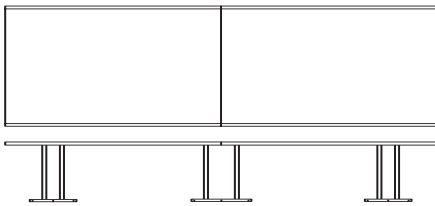

Two-piece top, metal I-Bases, two oval electrical access grommets, Satin Pewter finish.

HZ♦78K-E		12217	192	54	29	24	560
HZ♦78L-E		14012	216	60	29	24	640

♦: indicate C for Cherry or M for Maple