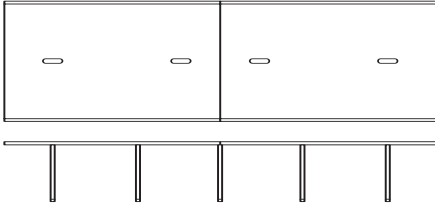

HBF Horizons Conference Tables

		List Price	OW	Dimensions		End of Table to Center of First Base	Weight
				OD	OH		
HZ♦78Y-SO4	16 electrical / 24 data jacks	15577	192	54	29	24	605
HZ♦78Z-SO4	16 electrical / 24 data jacks	17372	216	60	29	24	690

♦: indicate C for Cherry or M for Maple