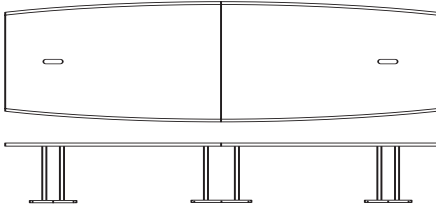

Boat two-piece top, metal X-Bases, Satin Pewter finish.

HZ♦80Y-EO2	8 electrical / 12 data jacks	14422	192	54	29	24	595
HZ♦80Z-EO2	8 electrical / 12 data jacks	16217	216	60	29	24	680

♦: indicate C for Cherry or M for Maple