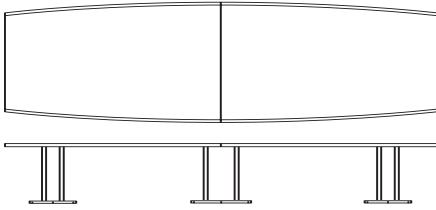

HBF Horizons Conference Tables

	List Price	OW	Dimensions		End of Table to	Weight
			OD	OH	Center of First Base	
			DIA			
HZ♦80K-E	12532	192	60	29	24	585
HZ♦80L-E	14327	216	60	29	24	670

♦: indicate C for Cherry or M for Maple