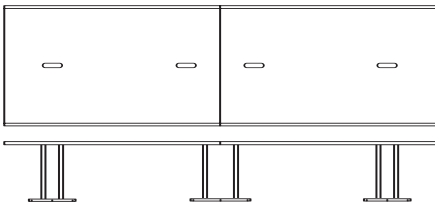

Two-piece top, metal I-Bases, four oval electrical access grommets, Satin Pewter finish.

HZ♦78Y-EO4	16 electrical / 24 data jacks	15997	192	54	29	24	580
HZ♦78Z-EO4	16 electrical / 24 data jacks	17792	216	60	29	24	660

♦: indicate C for Cherry or M for Maple