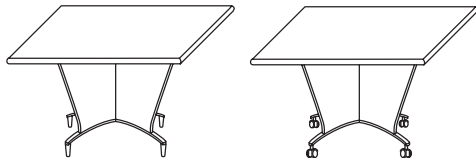

Wood column base, optional arch base molding, add $345 List.

HZ♦77A-X	4720	42	42	29	187
HZ♦77B-X	5014	48	48	29	203

♦: indicate C for Cherry or M for Maple

Wood x-base with arched metal support, metal feet. Optional casters, add $75 List. (The addition of casters must be noted on the order.)

HZ♦77N-I	4 electrical / 1 blank voice/data module	4678	42	42	29	142
HZ♦77O-I	4 electrical / 1 blank voice/data module	4961	48	48	29	158
HZ♦77P-I	4 electrical / 1 blank voice/data module	5276	54	54	29	178
HZ♦77R-I	4 electrical / 1 blank voice/data module	5654	60	60	29	192

♦: indicate C for Cherry or M for Maple