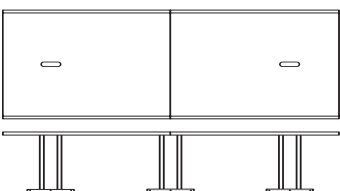

Two-piece top, metal X-Bases, Satin Pewter finish.

HZ♦78W-EO2	8 electrical / 12 data jacks	12112	144	54	29	24	485
HZ♦78X-EO2	8 electrical / 12 data jacks	13057	168	54	29	24	530

♦: indicate C for Cherry or M for Maple