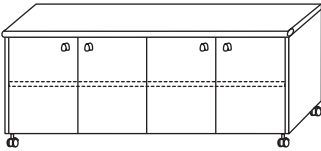

Audio/Video cart with open shelf for VCR. Lower storage compartment has one adjustable shelf, back is fully finished, casters. Power/communication strip mounted in back of cabinet, includes four electrical outlets and one cable line.

HZ♦53B	5770	72	24 7/8	29		465

♦: indicate C for Cherry or M for Maple