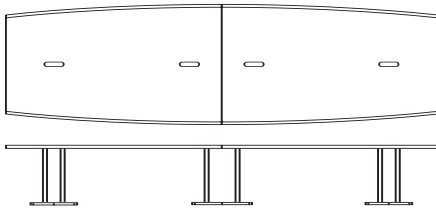

Boat two-piece top, metal I-Bases, four oval electrical access grommets, Satin Pewter finish.

HZ♦80Y-EO4	16 electrical / 24 data jacks	16312	192	60	29	24	580
HZ♦80Z-EO4	16 electrical / 24 data jacks	18107	216	60	29	24	660

♦: indicate C for Cherry or M for Maple