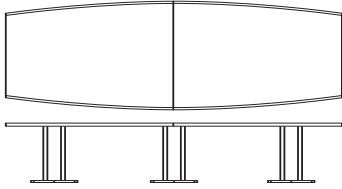

HBF Horizons Conference Tables

	List Price	OW	Dimensions		DIA	End of Table to Center of First Base	Weight
			OD	OH			
HZ♦80H-E	10537	144	54	29		24	475
HZ♦80J-E	11482	168	54	29		24	520

♦: indicate C for Cherry or M for Maple