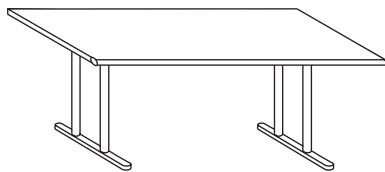

**Veneer** Premium grade cherry or maple flat cut veneer tops. Edges are bordered with solid cherry or maple. Slip match, plain sliced cherry is standard.

---

**Important Features** Numerous sizes of rectangular shaped conference tables are available to be teamed with wedge and corner top forms. Rectangular top forms are available in one inch increments from 48" to 78" in width. Tops may be ganged end to end to create any worksurface size and multiple configurations. Ganging mechanisms are integral to the worksurface top and are operated with a 6mm hex key. Teaming/Training tables are available only with the metal I-Base. Horizons teaming/training tables ship as individual components and are field assembled.