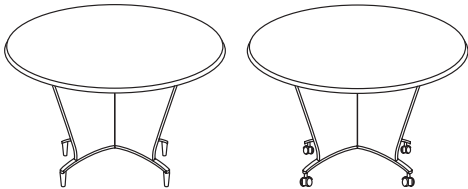

Wood column base, optional arch base molding, add $495 List.

HZ♦74A-X	5077			29	42	175
HZ♦74B-X	5350			29	48	188
HZ♦74C-X	5560			29	54	204
HZ♦74D-X	5896			29	60	220

♦: indicate C for Cherry or M for Maple

Wood x-base with arched metal support, metal feet. Optional casters, add $75 List. (The addition of casters must be noted on the order.)

HZ♦74N-Y	4 electrical / 1 blank voice/data module	5024		29	42	130
HZ♦74O-Y	4 electrical / 1 blank voice/data module	5297		29	48	143
HZ♦74P-Y	4 electrical / 1 blank voice/data module	5612		29	54	159
HZ♦74R-Y	4 electrical / 1 blank voice/data module	5980		29	60	175

♦: indicate C for Cherry or M for Maple