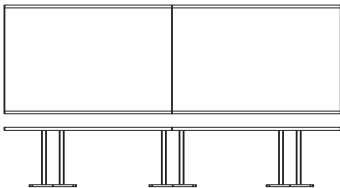

Two-piece top, metal I-Bases, two oval electrical access grommets, Satin Pewter finish.

HZ♦78H-E		10222	144	54	29	24	475
HZ♦78J-E		11167	168	54	29	24	520

♦: indicate C for Cherry or M for Maple