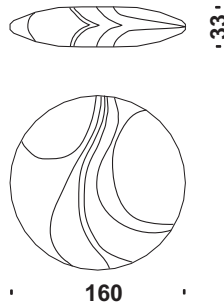

Cod. 080

SWEETIE

SWEETIE
SWEETIE
SWEETIE