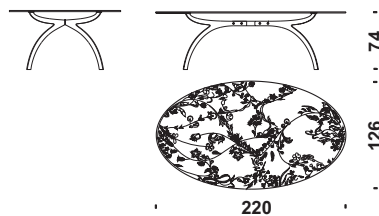

CORIAN® OVAL TABLE

CORIAN® OVAL TABLE
CORIAN® OVAL TABLE
CORIAN® OVAL TABLE

Kg 75

m³ 1,4

Cod. 016

GLASS OVAL TABLE

GLASS OVAL TABLE
GLASS OVAL TABLE
GLASS OVAL TABLE

Kg 75