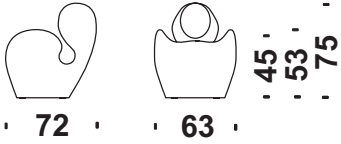

Fodera
Ersatzbez

Cover
Housse

m Tessuto
Stoff

Fabric
Tissu

m² Pelle
Leder

Leather
Cuir

Kg P. lordo
Bruttogew.

Gr. Weight
Poids Brut

m³ Volume
Volumen

Volume
Volume

Cod. SF050

SOFT LITTLE HEAVY

SOFT LITTLE HEAVY
SOFT LITTLE HEAVY
SOFT LITTLE HEAVY