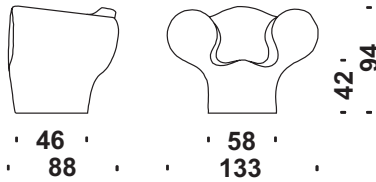

Cod. TZ001

THE BIG EASY

THE BIG EASY
THE BIG EASY
THE BIG EASY