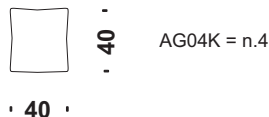

Cod. 0NB

Set 7 cuscini divano 3 posti

7 cushions set 3 seater sofa
7 Kissen set sofa 3-sitzig
7 coussins set canapé 3 places