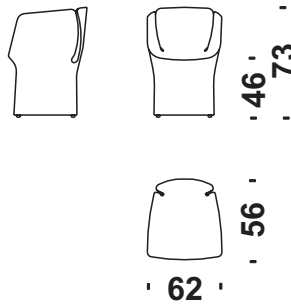

**Cod. 050**

**Chair**

Chair  
Chair  
Chair

 m 2  m<sup>2</sup> 3,2  Kg 12  m<sup>3</sup> 0,30

**Cod. 0NC**

**Conference chair**

Conference chair  
Conference chair  
Conference chair

 m 2,2  m<sup>2</sup> 3,4  Kg 12  m<sup>3</sup> 0,30