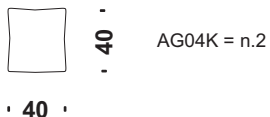

Cod. 0NA

Set 4 cuscini divano 2p major

4 cushions set 2 seater sofa major
4 Kissen set sofa 2-sitzig major
4 coussins set canapé 2 pl.major