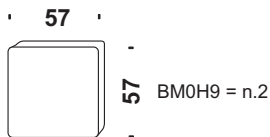

Cod. 0NA

Set 4 cuscini divano 2p major

4 cushions set 2 seater sofa major
4 Kissen set sofa 2-sitzig major
4 coussins set canapé 2 pl.major