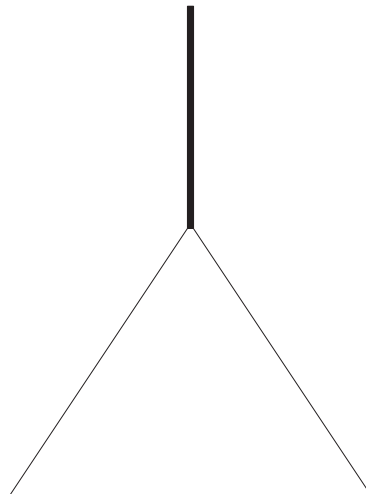

m o o o i[®]

Icon

“Icon is the Lamp that you come to think of when you can’t think of any more lamps. Just like my first rough sketch it is both tactile and brutal - a flat, two dimensional triangle added to a cable. An everyday memory”, Matti Klenell.

Designer	Matti Klenell
Year of design	2006
Material	Flocked aluminium shade, white power-coated reflector, flocked cable
Additional	Indoor use only

Colour

Black

Technical

E27 xI
60 W MAX type A
Cable length 4M (flocked black)
Flocked black canopy

Product weight:
2,4 KG | 5,3 lb
With packaging:
5 KG | 11 lb

Cleaning Instructions

When cleaning the flocked surface of the Icon, Moooi recommends using a directional/revolving clothes brush, a sticky lint roller or similar. The white reflector can be wiped with a dry cloth or duster. Please ensure the lamp is not connected to the mains electricity supply whilst cleaning is in progress. If further assistance is required please contact your nearest Moooi agent.

m o o o i[®]

Main dimensions

40cm | 15.7"

60cm | 23.6"

30cm | 11.8"

45cm | 17.7"