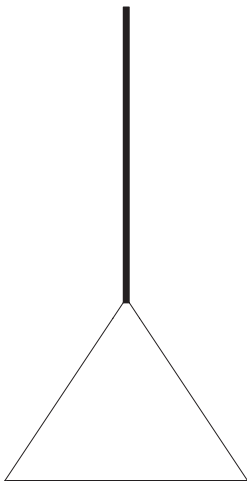

m o o o i[®]

Icon

“Icon is the Lamp that you come to think of when you can’t think of any more lamps. Just like my first rough sketch it is both tactile and brutal - a flat, two dimensional triangle added to a cable. An everyday memory”, Matti Klenell.

Packaging

Icon 40

H 46 cm | 18.1"
W 46 cm | 18.1"
D 45 cm | 17.7"

Colli I

Product weight:
1,5 KG | 3,3 lb
With packaging:
2,6 KG | 5,7 lb

Icon 60

H 66 cm | 26"
W 66 cm | 26"
D 57 cm | 22.4"

Colli I

Product weight:
2,4 KG | 5,3 lb
With packaging:
5 KG | 11 lb

Cleaning Instructions

When cleaning the flocked surface of the Icon, Moooi recommends using a directional/revolving clothes brush, a sticky lint roller or similar. The white reflector can be wiped with a dry cloth or duster. Please ensure the lamp is not connected to the mains electricity supply whilst cleaning is in progress. If further assistance is required please contact your nearest Moooi agent.

m o o o i[®]

Main dimensions

40cm | 15.7"

60cm | 23.6"

30cm | 11.8"

45cm | 17.7"