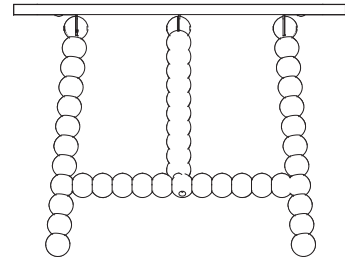

m o o o i[®]

Detailing

The Balls table folds down flat for transport and storage.

Technical

The Balls table has two possible legs combination that are easily changed with a Philips-head screwdriver and a set of Alan keys. This may require two or more persons.

Colour

Black
RAL 9005

White
RAL 9016

Packaging

H 15 cm | 5.1"
W 245 cm | 96.5"
D 105 cm | 41.3"

Colli 1

Product weight:
47 KG | 103,6 lb
With packaging:
50 KG | 110,2 lb

Cleaning Instructions

m o o o i[®]

Main dimensions

240 cm | 94.5"

100 cm | 39.4"

75 cm | 29.5"

200 cm | 78.7"

160 cm | 63"