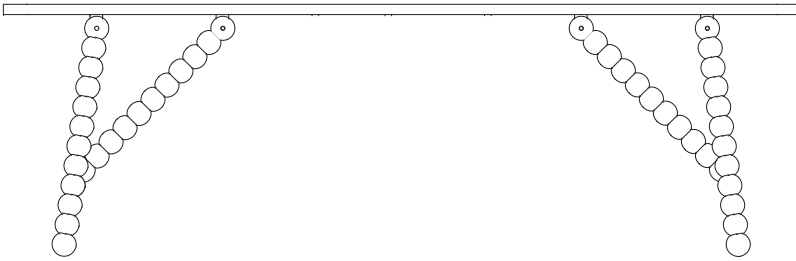

m o o o i[®]

Detailing

The Balls table folds down flat for transport and storage.

Technical

The Balls table has two possible legs combination that are easily changed with a Philips-head screwdriver and a set of Alan keys. This may require two or more persons.

Colour

Black
RAL 9005

White
RAL 9016

Packaging

H 15 cm | 5.1"
W 245 cm | 96.5"
D 105 cm | 41.3"

Colli 1

Product weight:
47 KG | 103,6 lb
With packaging:
50 KG | 110,2 lb

Cleaning Instructions

m o o o i[®]

Main dimensions

240 cm | 94.5"

100 cm | 39.4"

75 cm | 29.5"

200 cm | 78.7"

160 cm | 63"