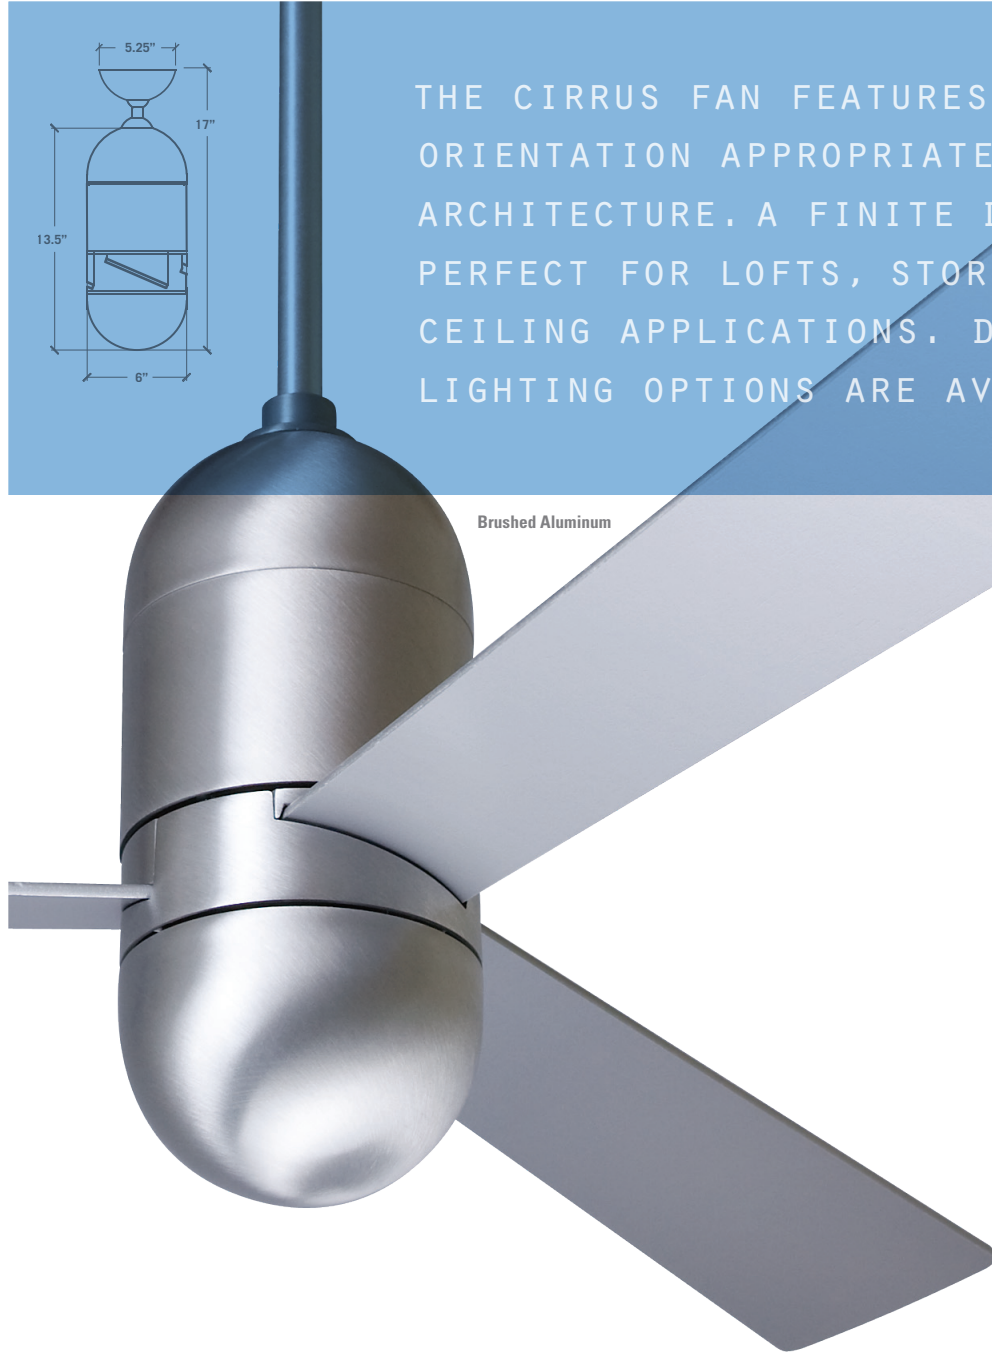

THE CIRRUS FAN FEATURES A SIMPLE, VERTICAL ORIENTATION APPROPRIATE TO CONTEMPORARY ARCHITECTURE. A FINITE DESIGN, IT'S PERFECT FOR LOFTS, STORES AND OTHER HIGH-CEILING APPLICATIONS. DIRECT AND AMBIENT LIGHTING OPTIONS ARE AVAILABLE.

Brushed Aluminum

Gloss White

Brushed Aluminum with 352 Light