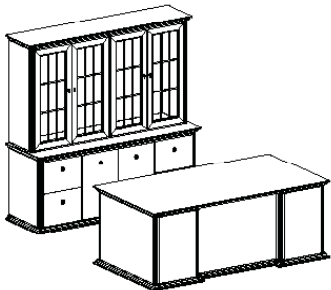

Lancelot available in cherry veneer, fourteen finishes, one edge profile and three hardware options.

Light Cherry Finish

Vintage Cherry Finish

Classic Maple Finish

6'w x 9'd	
Description (Model #)	List
Overhead (LN1872GO)	\$4,767
Credenza (LN2472SC)	\$4,063
Desk (LN4278ED)	\$5,996
Total List Price	\$14,826

8'8" w x 9'8" d	
Description (Model #)	List
Overhead (LN1872FGO)	\$4,312
Return L (LN2448ELR)	\$2,322
Lateral File (LN2472LFC)	\$4,207
Desk (LN3672RD)	\$4,110
Total List Price	\$14,951

6'w x 8'6'd	
Description (Model #)	List
Overhead (LN1872FO)	\$3,698
Bridge (LN2448EB)	\$1,590
Pedestal R (LN2472RC)	\$3,193
Desk (LN3672LD)	\$4,110
Total List Price	\$12,591