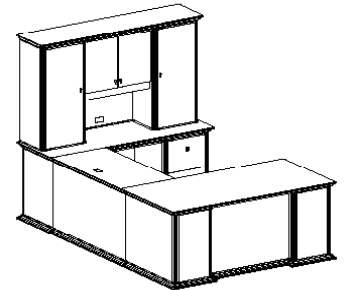

Lancelot available in cherry veneer, fourteen finishes, one edge profile and three hardware options.

Light Cherry Finish

Vintage Cherry Finish

Classic Maple Finish

6'w x 9'd	
Description (Model #)	List
Overhead (LN1872GO)	\$4,767
Credenza (LN2472SC)	\$4,063
Desk (LN4278ED)	\$5,996
Total List Price	\$14,826

8'8" w x 9'8" d	
Description (Model #)	List
Overhead (LN1872FGO)	\$4,312
Return L (LN2448ELR)	\$2,322
Lateral File (LN2472LFC)	\$4,207
Desk (LN3672RD)	\$4,110
Total List Price	\$14,951

6'w x 8'6'd	
Description (Model #)	List
Overhead (LN1872FO)	\$3,698
Bridge (LN2448EB)	\$1,590
Pedestal R (LN2472RC)	\$3,193
Desk (LN3672LD)	\$4,110
Total List Price	\$12,591