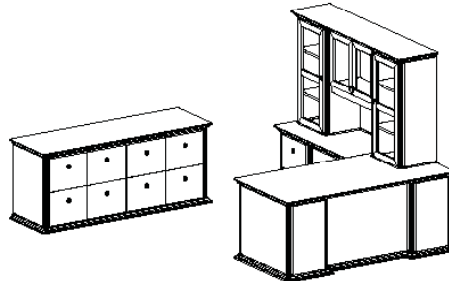

Lancelot available in cherry veneer, fourteen finishes, one edge profile and three hardware options.

Light Cherry Finish

Vintage Cherry Finish

Classic Maple Finish

6'w x 9'd	
Description (Model #)	List
Overhead (LN1872GO)	\$4,767
Credenza (LN2472SC)	\$4,063
Desk (LN4278ED)	\$5,996
Total List Price	\$14,826

8'8" w x 9'8" d	
Description (Model #)	List
Overhead (LN1872FGO)	\$4,312
Return L (LN2448ELR)	\$2,322
Lateral File (LN2472LFC)	\$4,207
Desk (LN3672RD)	\$4,110
Total List Price	\$14,951

6'w x 8'6'd	
Description (Model #)	List
Overhead (LN1872FO)	\$3,698
Bridge (LN2448EB)	\$1,590
Pedestal R (LN2472RC)	\$3,193
Desk (LN3672LD)	\$4,110
Total List Price	\$12,591