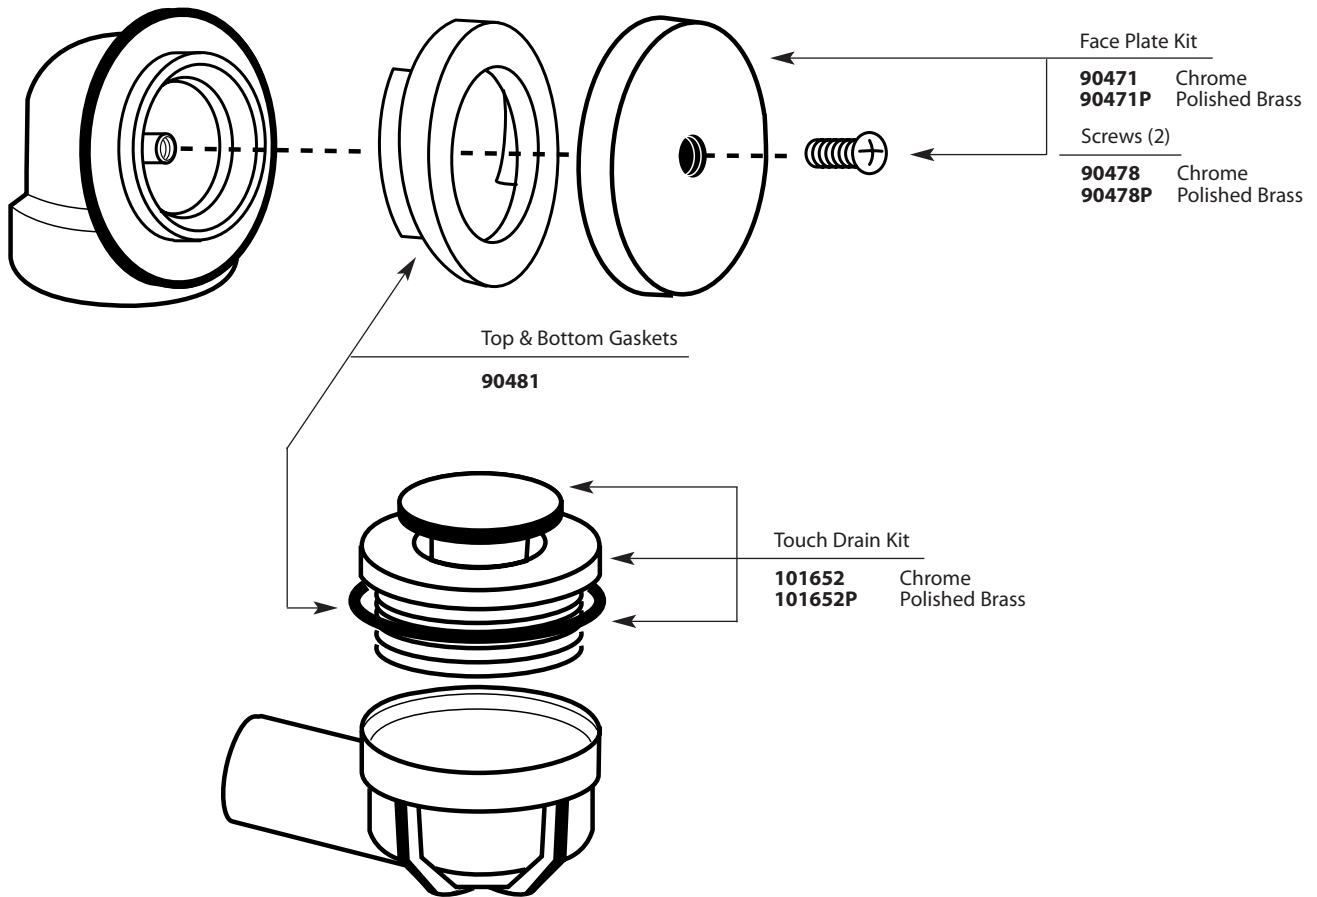

■ Order by Part Name and
Part Number (**Bold Face Type**)

BATH WASTE ASSEMBLY	
MODEL	FINISH
90321	Chrome
90321P	Polished Brass
90322	Chrome
90322P	Polished Brass

CRITICAL DIMENSIONS

(DO NOT SCALE)