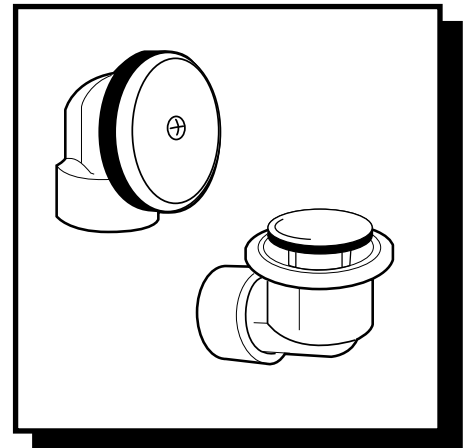

**BATH WASTE
90322, 90322P**

CRITICAL DIMENSIONS

(DO NOT SCALE)