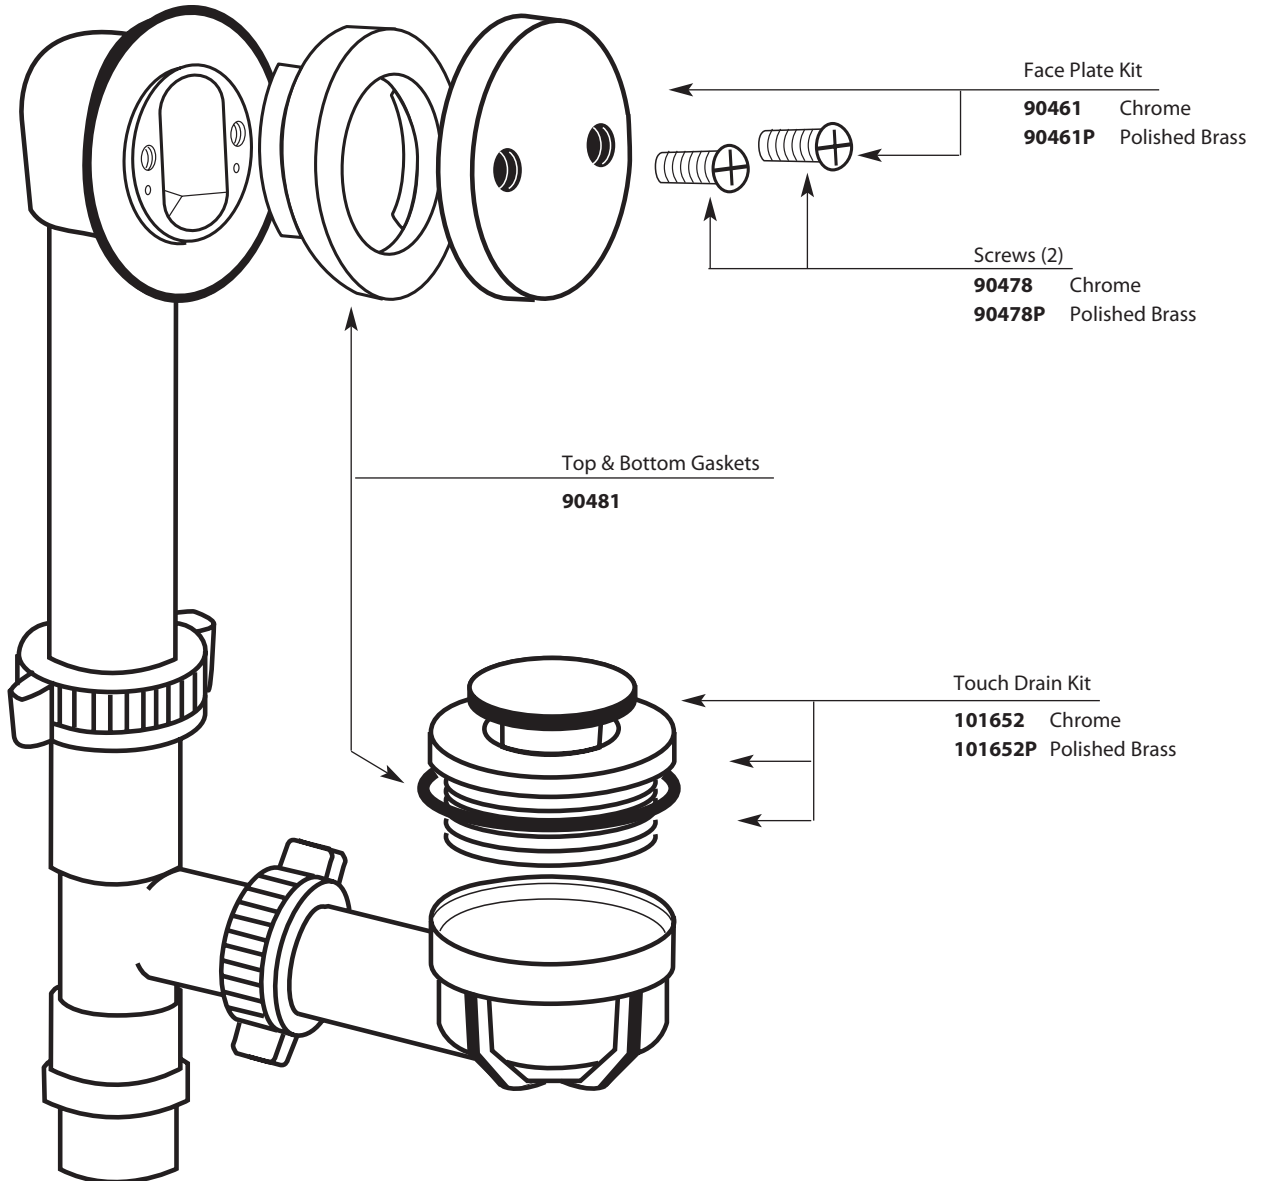

■ Order by Part Name and
Part Number (Bold Face Type)

BATH WASTE ASSEMBLY	
MODEL	FINISH
90440	Chrome
90440P	Polished Brass

CRITICAL DIMENSIONS

(DO NOT SCALE)