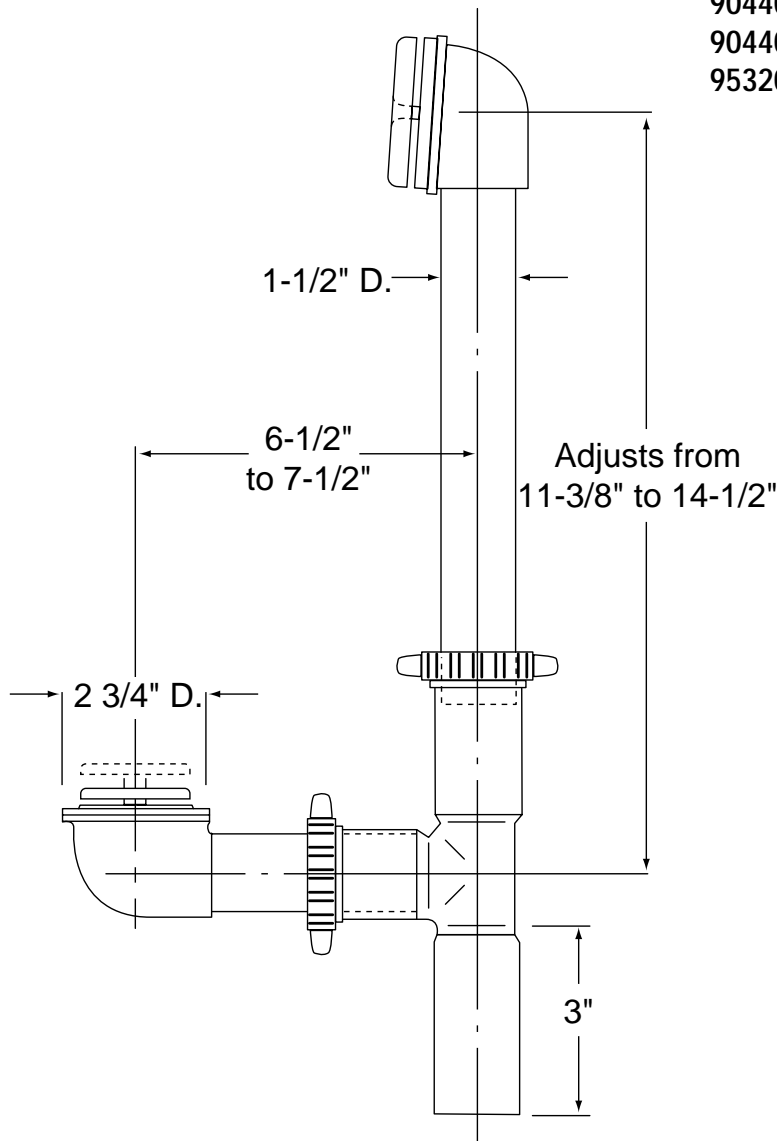

## DESCRIPTION

- Touch Drain bath waste for 14" and 16" tubs
- White PVC T
- White PP top and bottom ells
- 1-1/2" waste shoe
- All metal trim
- Spring loaded pop-up, opens/closes by pushing down
- Available finishes:
  - Chrome
  - LifeShine® Polished Brass
  - Antique Brass

## BATH WASTE

90440	Chrome
90440P	Polished Brass
95320	Antique Brass

## CRITICAL DIMENSIONS

(DO NOT SCALE)