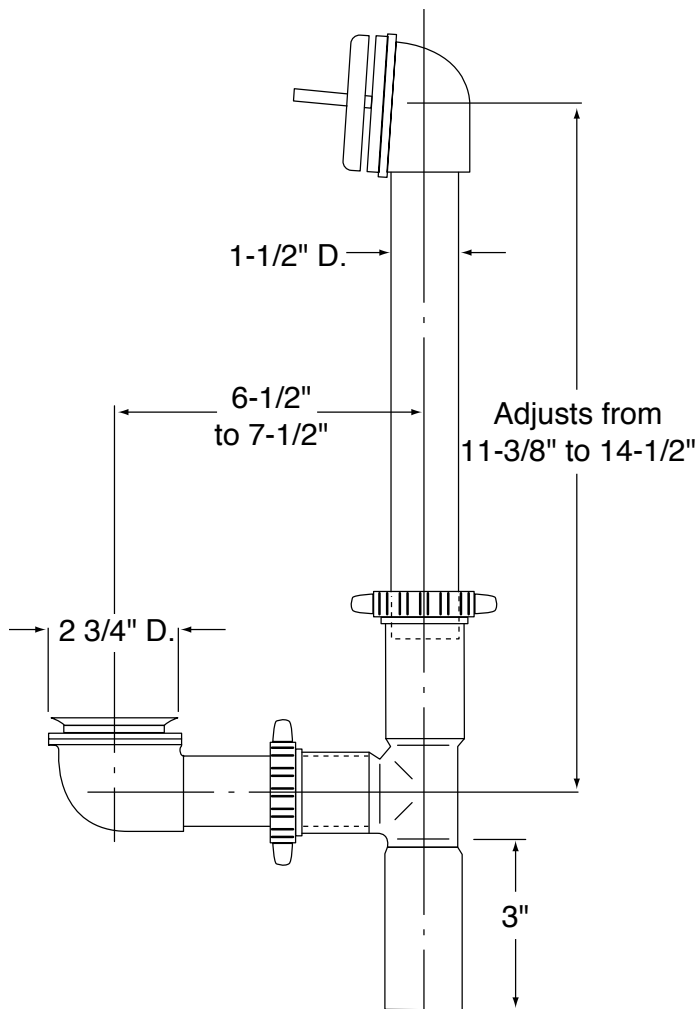

DESCRIPTION

- Trip Lever bath waste with 1-1/2" hi-tee for 14" and 16" tubs
- White PVC T
- White PP top and bottom ells
- 1-1/4" waste shoe
- All metal trim
- Removeable grid strainer
- Adjustable trip lever
- Available finishes: chrome, chrome/LifeShine® polished brass, LifeShine® polished brass, Platinum, Black Opal, Satine, Classic Gold and Nickel

WARRANTY

- Lifetime limited warranty against finish defects to the original consumer purchaser
- 5 year warranty if used in commercial installations

BATH WASTE

90430	Chrome
90430CP	Chrome/Pol. Brass
90430P	Pol. Brass
90430PM	Platinum
90430BP	Black Opal
90430ST	Satine
90430CG	Classic Gold
90430NL	Nickel

CRITICAL DIMENSIONS

(DO NOT SCALE)