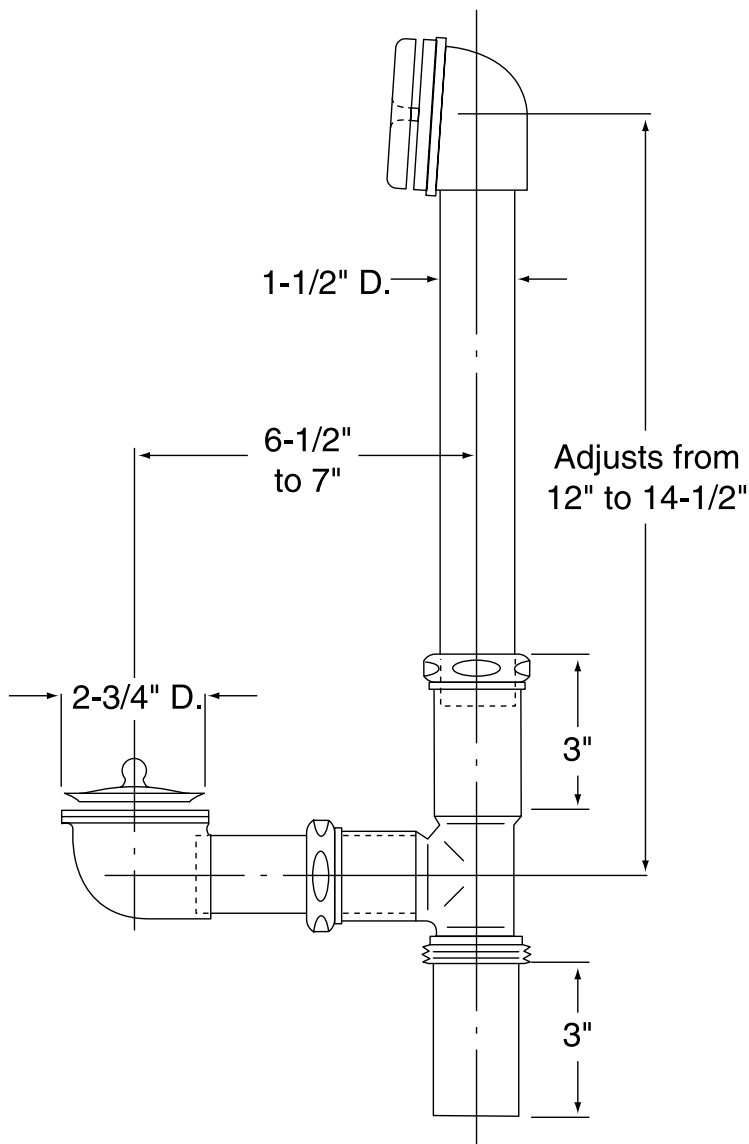

DESCRIPTION

- Lift-'N'-Drain bath waste with 1-1/2" hi-tee for 14" and 16" tubs
- 20 gauge brass tube
- 1-1/2" waste shoe
- All metal trim
- Pull up and twist to drain
- Available in chrome or LifeShine® polished brass trim

WARRANTY

- Lifetime limited warranty against finish defects to the original consumer purchaser
- 5 year warranty if used in commercial installations

BATH WASTE

90420

Chrome

90420P

Polished Brass

CRITICAL DIMENSIONS