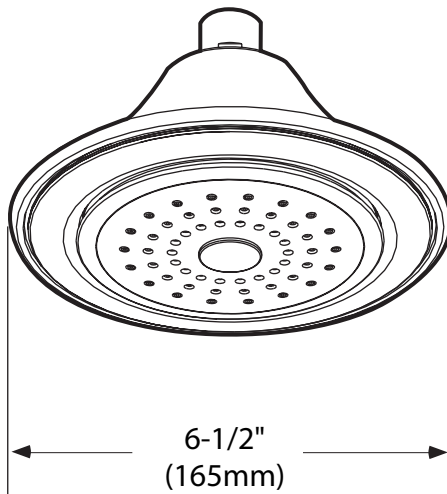

Buy it for looks. Buy it for life.®

DESCRIPTION

- Metal construction with a chrome plated, antique bronze, LifeShine® brushed nickel and oil rubbed bronze finish

FLOW

- Showerhead is limited to 2.5 gpm (9.5 L/min)

Specifications

Single Function Showerhead

Models: 104239, 104239AZ,
104239BN, 104239ORB

Discontinued Models: 104239CGPC,
104239CP, 104239CPM, 104239NLBL,
104239STV

CRITICAL DIMENSIONS

(DO NOT SCALE)

FOR MORE INFORMATION CALL: 1-800-BUY-MOEN
www.moen.com