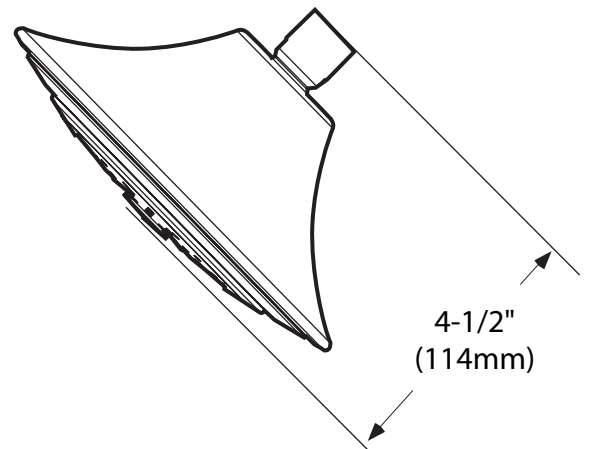

Buy it for looks. Buy it for life.®

DESCRIPTION

- Metal construction with a chrome plated, antique bronze, LifeShine® brushed nickel and oil rubbed bronze finish

FLOW

- Showerhead is limited to 2.5 gpm (9.5 L/min)

Specifications

Single Function Showerhead

Models: 104239, 104239AZ,
104239BN, 104239ORB

Discontinued Models: 104239CGPC,
104239CP, 104239CPM, 104239NLBL,
104239STV

CRITICAL DIMENSIONS

(DO NOT SCALE)

FOR MORE INFORMATION CALL: 1-800-BUY-MOEN
www.moen.com