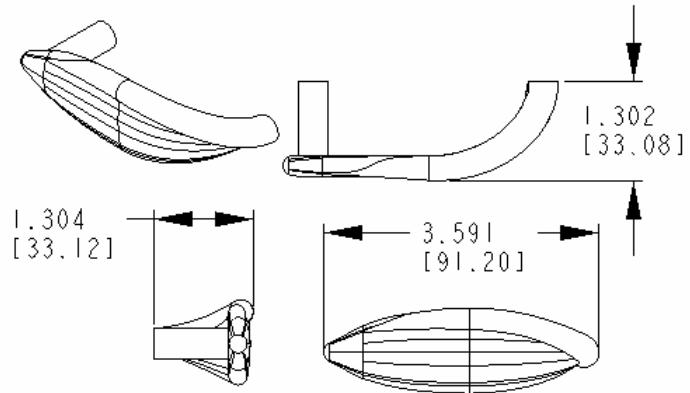

Organic™ Technical Specification

Drawer Pull

YB7607

Stock Numbers:

- q YB7607BN –Drawer Pull
Brushed Nickel Finish

Dimensions:

Materials:

Drawer Pull is constructed of zinc.