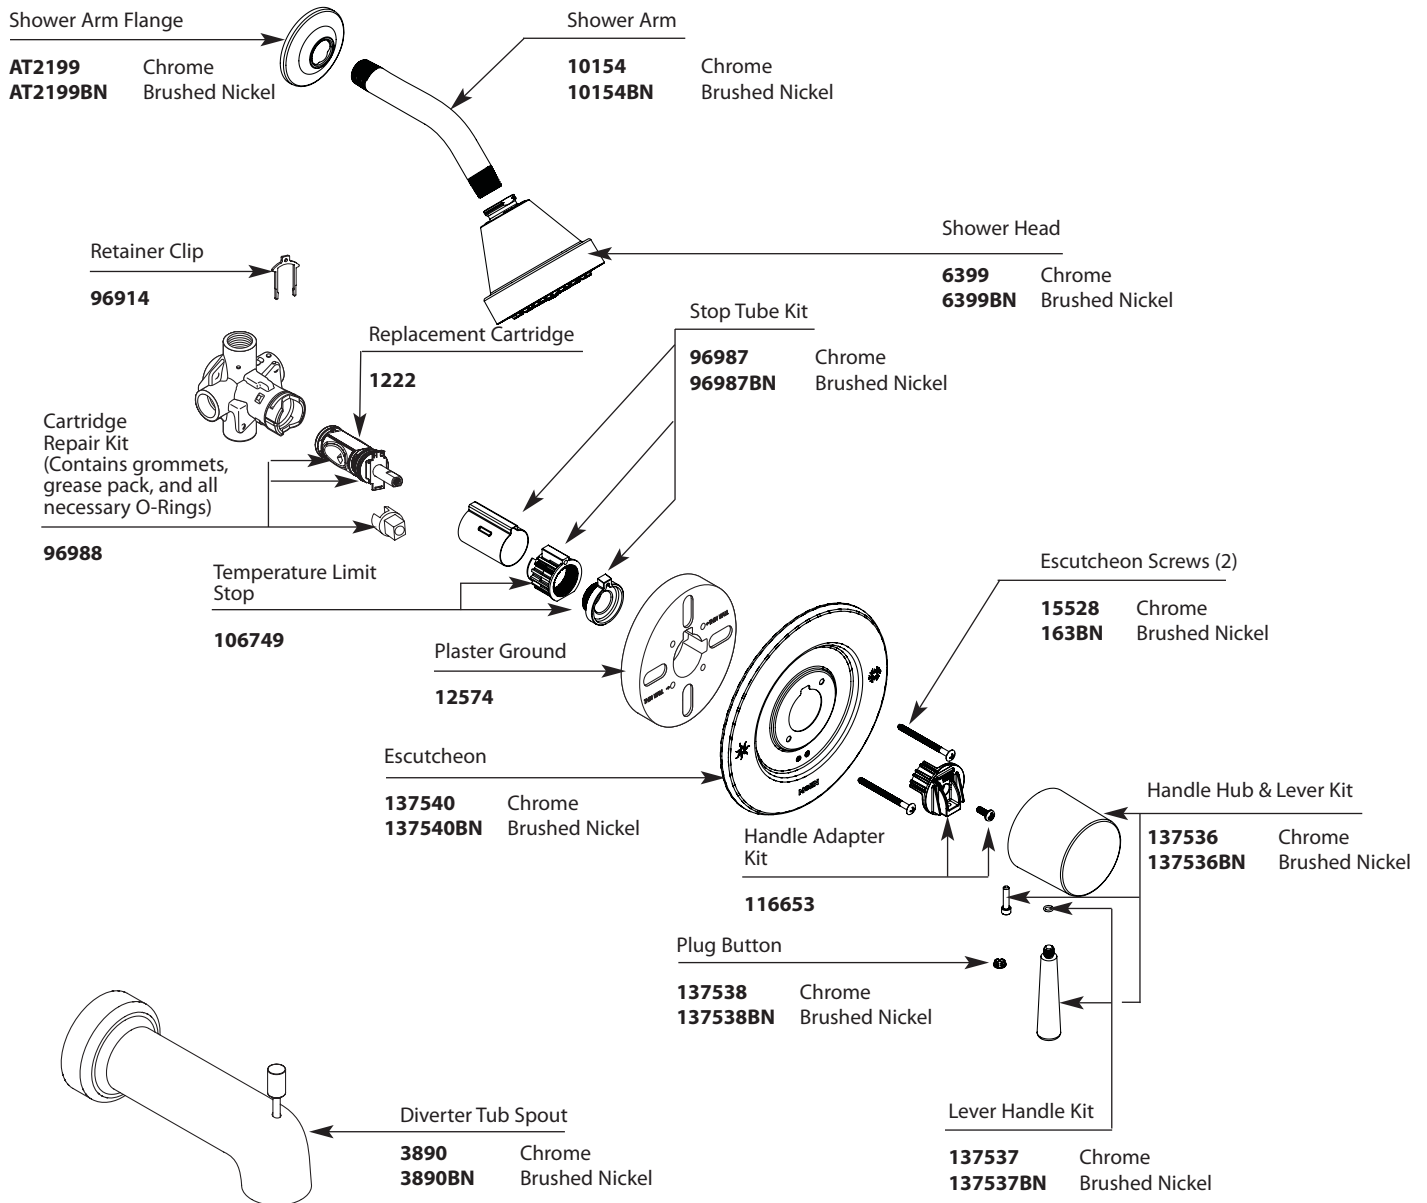

# Illustrated Parts

■ Order by Part Number

LEVEL™ Posi-Temp® Single-Handle Tub/Shower Faucet Trim			
Valve Trim		Shower Only	Tub/Shower
<b>MODEL</b>		<b>MODEL</b>	<b>MODEL</b>
T2701	Chrome	T2702	Chrome
T2701BN	Brushed Nickel	T2702BN	Brushed Nickel
			T2703BN
			Brushed Nickel