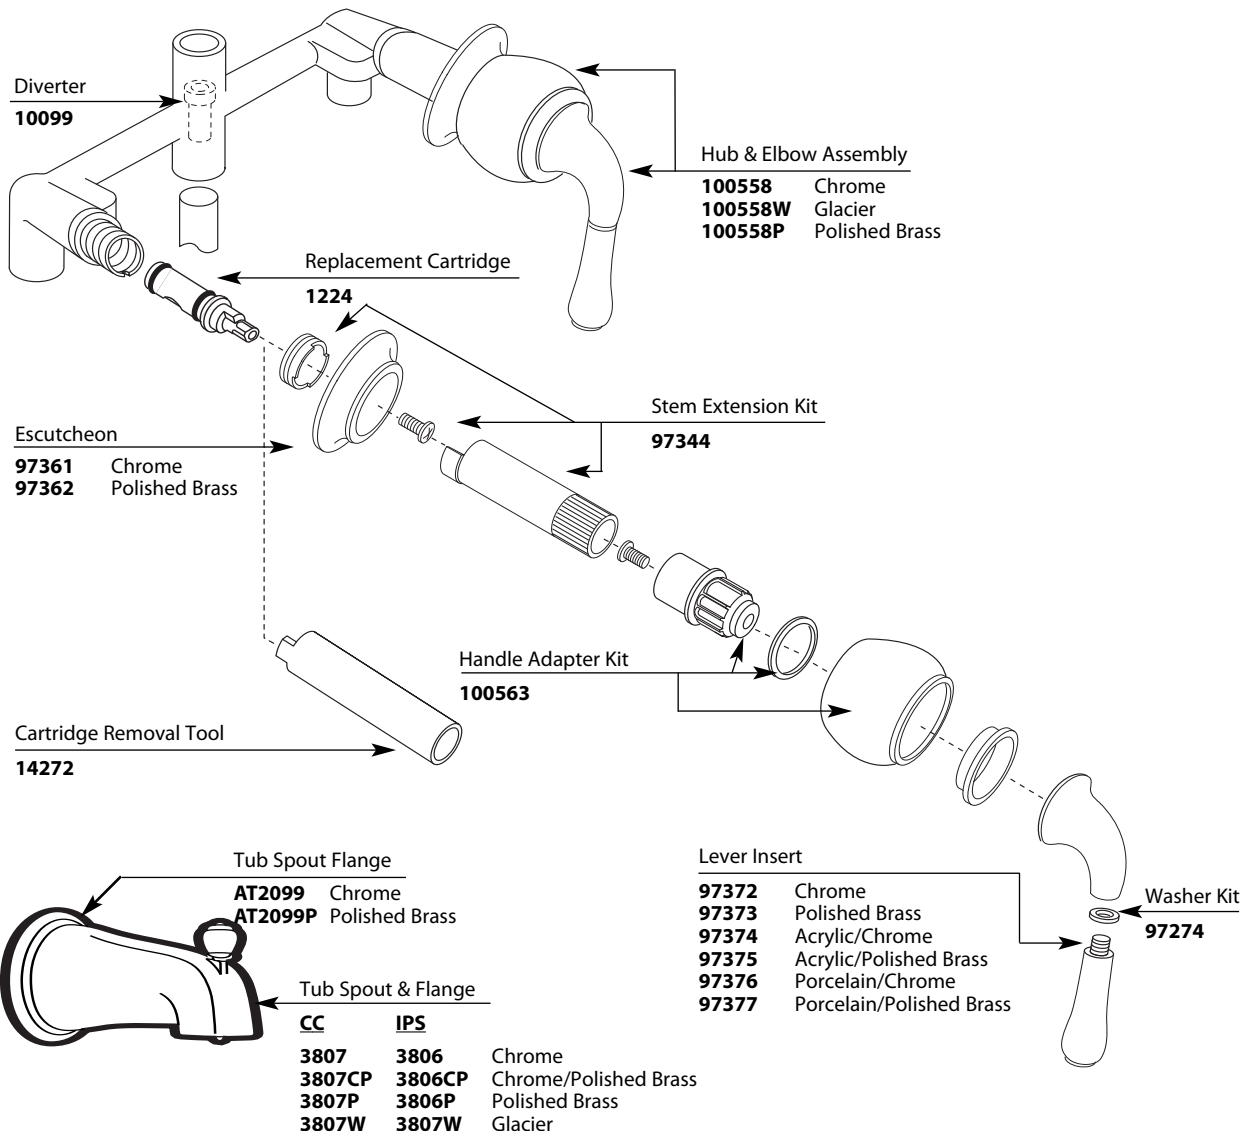

Buy it for looks. Buy it for life.®

Illustrated Parts

■ Order by Part Number

MONTICELLO® Two-Handle Tub/Shower Valve			
<u>Trim Only</u> <u>MODEL</u>	<u>Tub & Shower</u> <u>MODEL</u>	<u>FINISH</u>	<u>Shower Only</u> <u>MODEL</u>
2590	2594	Chrome	2592CP
	2594CP	Chrome/Pol. Brass	
	2594P	Pol. Brass	
	82206	Chrome/Pol. Brass	
DISCONTINUED SKUS			
2590C	82200	Chrome	2592
2590W	82204	Chrome/Porcelain	2592P
	82200W	Glacier	

TO ORDER PARTS CALL: 1-800-BUY-MOEN

www.moen.com