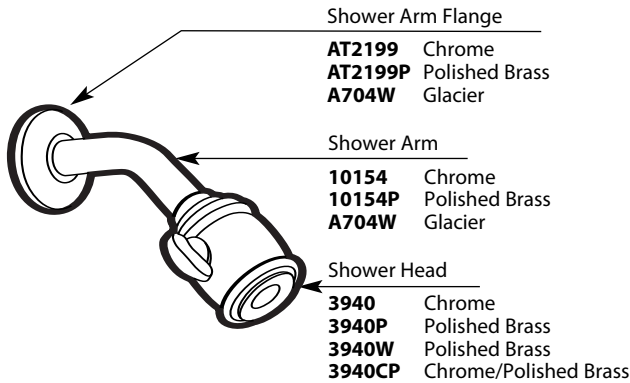

Buy it for looks. Buy it for life.®

Illustrated Parts

■ Order by Part Number

MONTICELLO® Two-Handle Tub/Shower Valve			
<u>Trim Only</u> <u>MODEL</u>	<u>Tub & Shower</u> <u>MODEL</u>	<u>FINISH</u>	<u>Shower Only</u> <u>MODEL</u>
2590	2594	Chrome	2592CP
	2594CP	Chrome/Pol. Brass	
	2594P	Pol. Brass	
	82206	Chrome/Pol. Brass	
DISCONTINUED SKUS			
2590C	82200	Chrome	2592
2590W	82204	Chrome/Porcelain	2592P
	82200W	Glacier	