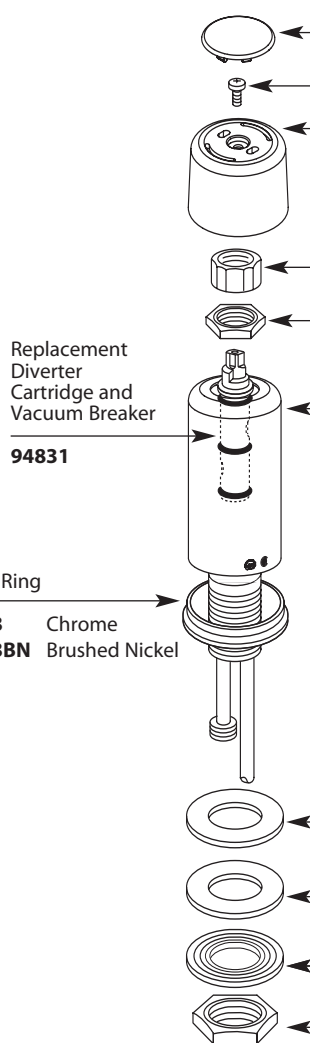

SOLACE™

Two-Handle Bidet Faucet

Models: S475 Chrome
S475BN Brushed Nickel

Order by Part Number

Handle Kit - Hot or Cold

123805 Chrome
123805BN Brushed Nickel

Trim Ring

1193 Chrome
1193BN Brushed Nickel

Stem Extension Kit

97344

Replacement Cartridge

1224

Mounting Hardware

103759

Hardware Kit

12715

Replacement Diverter Cartridge and Vacuum Breaker

94831

Handle Kit

103454 Chrome
103454BN Brushed Nickel

Cartridge/Escutcheon Nut

99479

Valve Escutcheon

103470 Chrome
103470BN Brushed Nickel

Supply Hose Kit

98055

O-Ring
103460

Pop-Up Plug & O-Ring

103459 Chrome
103459BN Brushed Nickel

Drain Seat

103458 Chrome
103458BN Brushed Nickel