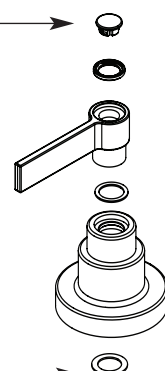

SOLACE™

Two-Handle Bidet Faucet

Models: S475 Chrome
S475BN Brushed Nickel

Order by Part Number

Handle Kit - Hot or Cold

123805 Chrome
123805BN Brushed Nickel

Trim Ring

1193 Chrome
1193BN Brushed Nickel

Stem Extension Kit

97344

Replacement Cartridge

1224

Mounting Hardware

103759

Hardware Kit

12715

Replacement Diverter Cartridge and Vacuum Breaker

94831

Handle Kit

103454 Chrome
103454BN Brushed Nickel

Cartridge/Escutcheon Nut

99479

Valve Escutcheon

103470 Chrome
103470BN Brushed Nickel

Supply Hose Kit

98055

O-Ring
103460

Pop-Up Plug & O-Ring

103459 Chrome
103459BN Brushed Nickel

Drain Seat

103458 Chrome
103458BN Brushed Nickel