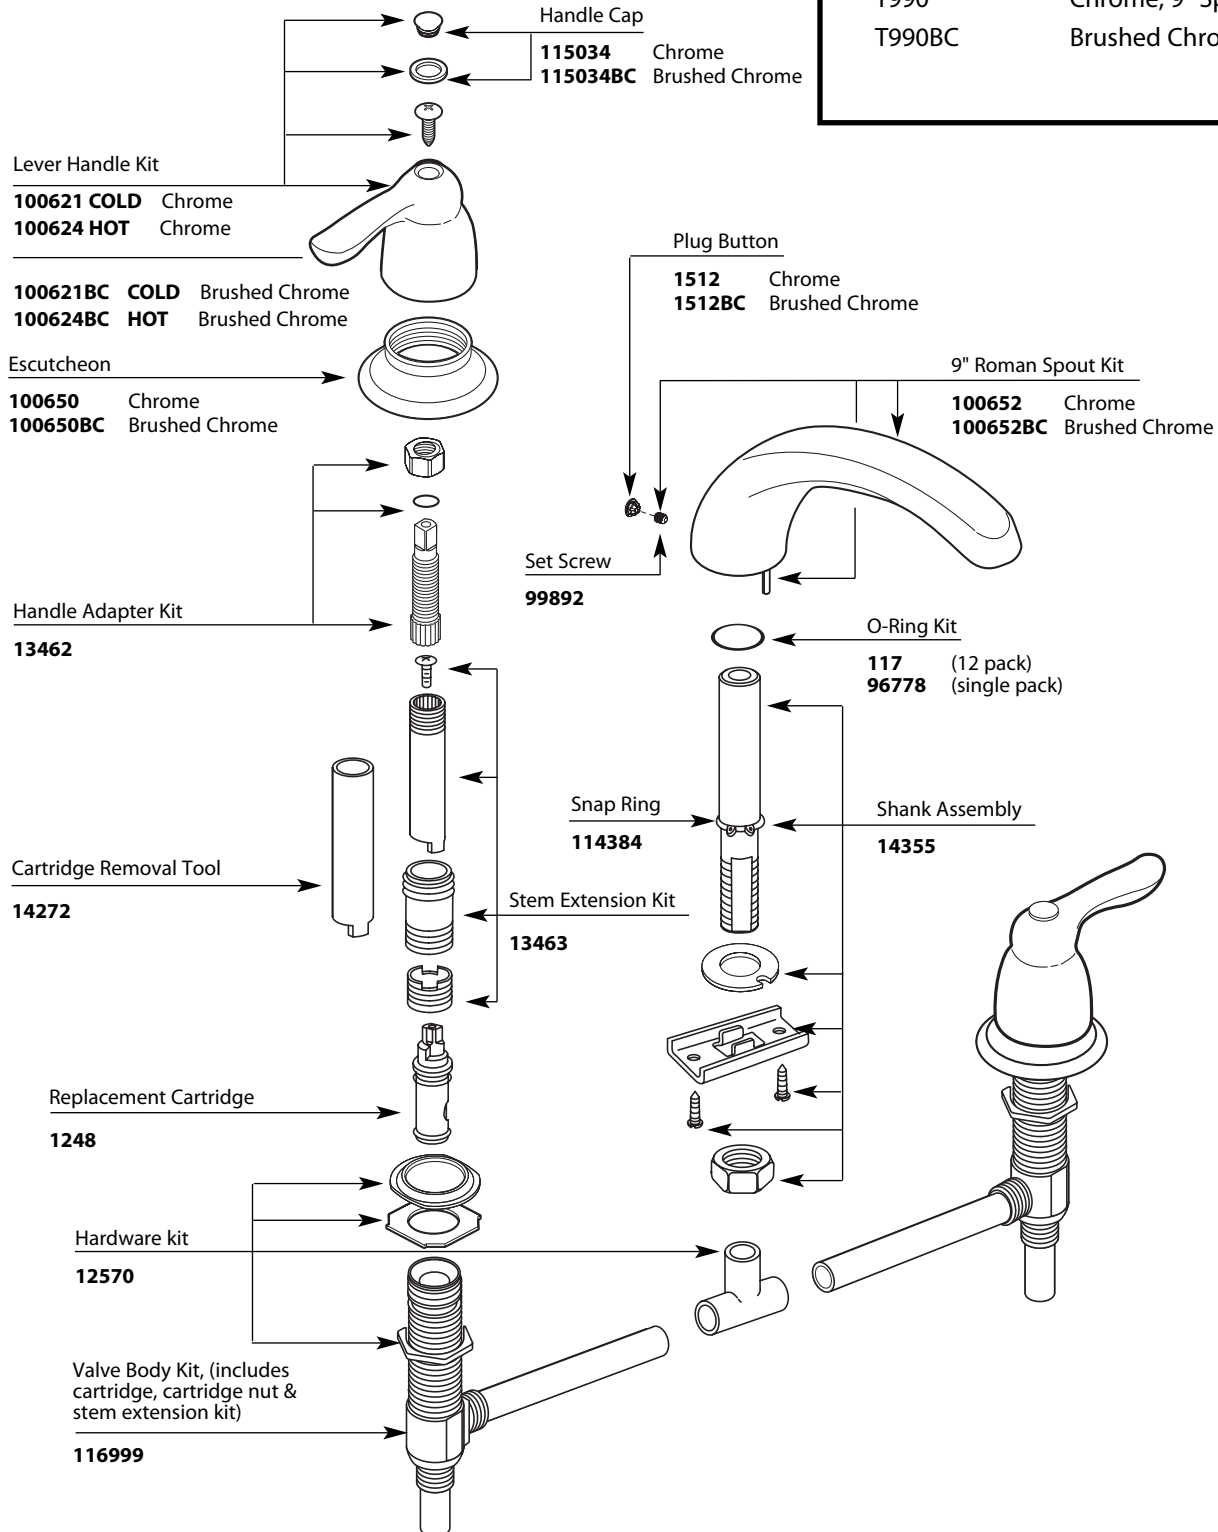

Buy it for looks. Buy it for life.®

Illustrated Parts

- Order by Part Number
- Illustrated below is 4999 Rough-In

■ Trim can be used with either 4997 fixed rough-in or 4999 adjustable rough-in

CHATEAU® Deck Mount Two-Handle Roman Tub Filler	
MODEL	FINISH
T990	Chrome, 9" Spout
T990BC	Brushed Chrome, 9" Spout