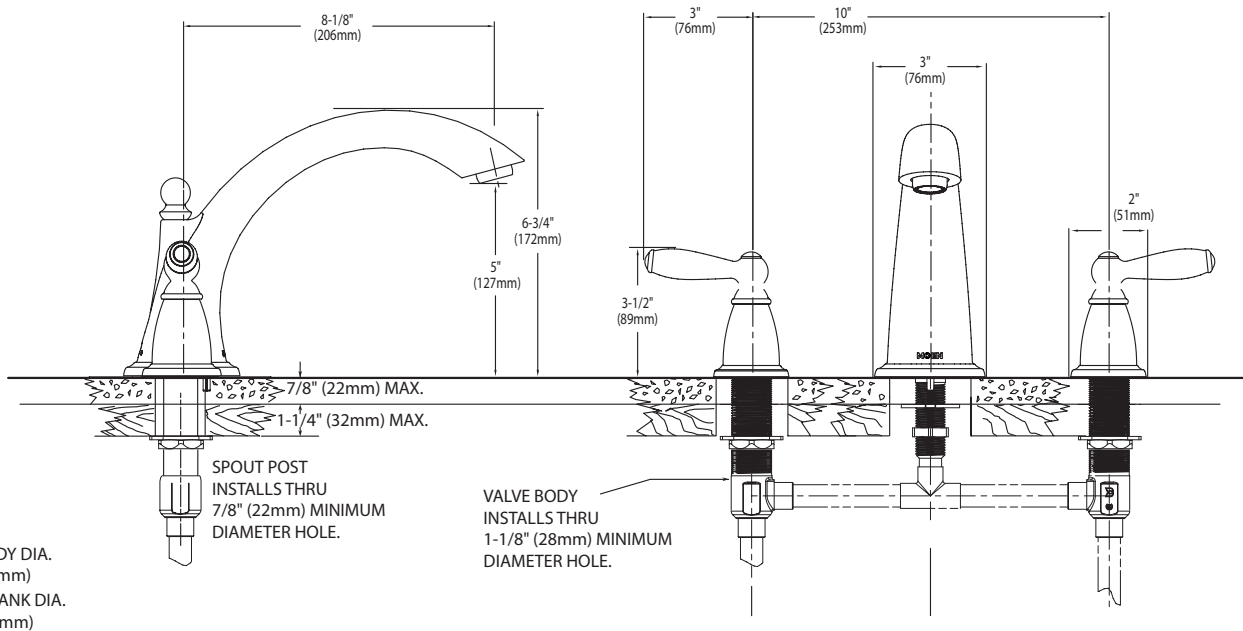

Buy it for looks. Buy it for life.®

Specifications

DESCRIPTION

- Metal construction with chrome, LifeShine® brushed nickel or oil rubbed bronze finish
- For installations from 8" (203mm) to 10" (254mm) centers
- Designed to be installed on decks up to 2-1/8" (54mm)
- The tub fill spout is a slip fit design and the supplies are 1/2" type K, copper tubing

OPERATION

- Lever style handles
- Can be installed with any Moen Deck Mounted Roman Tub Trim Kit
- Rotate hot side handle counterclockwise to open (clockwise to close) and the cold side handle (clockwise to open) and (counterclockwise to close)

FLOW

- 1248 cartridge
- Designed to deliver 18 gpm at 40 psi (68 L/min).

CARTRIDGE

- Nonmetallic and stainless steel materials

STANDARDS

- Third party certified to ASME A112.18.1/CSA B-125.1, ICC A117.1 and all applicable requirements referenced therein.

Valve: 4999, 64999, 4997, 64997

NOTE: THE INSTALLATION SHOWN IS FOR TILE DECKS, THIS VALVE WILL ALSO FIT STEEL, CAST IRON OR PLASTIC DECKS

CRITICAL DIMENSIONS

(DO NOT SCALE)