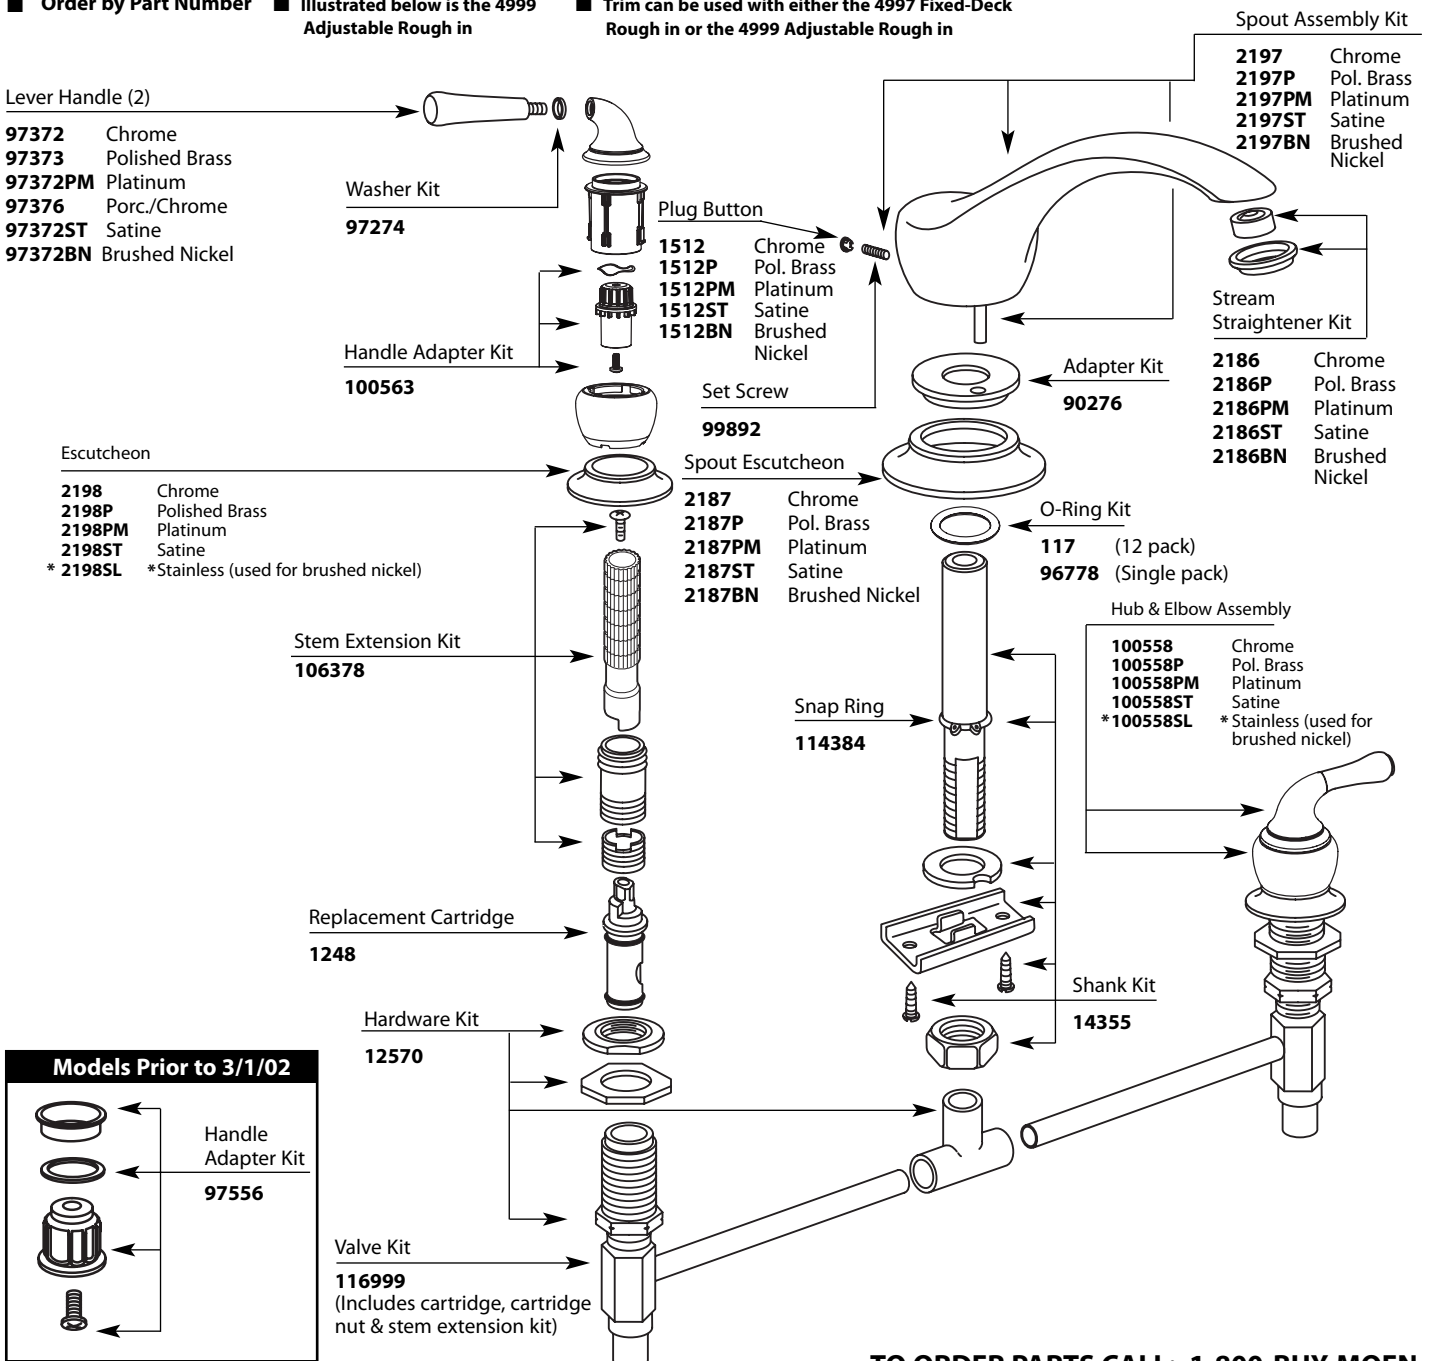

## MONTICELLO® Deck Mount Two-Handle Roman Tub Filler

MODEL	HANDLE	FINISH	MODEL	HANDLE	FINISH	DISCONTINUED SKUS					
T951	Lever	Chrome	86950	Lever	Chrome	MODEL	HANDLE	FINISH			
T951CP	Lever	Chrome/Pol Br.	86950CP	Lever	Chrome/Pol. Brass	T950	Lever	Chrome			
T951CPC	Lever	Chrome/Porcelain	86952	Lever	Chrome, Chrome/Pol. Brass	T950P	Lever	Polished Brass			
T951P	Lever	Polished Brass	DISCONTINUED SKUS			T950P	MLever	Platinum			
T951PM	Lever	Platinum				86950P	Lever	Polished Brass	T950ST	Lever	Satine™
T951PMC	Lever	Platinum/Chrome				86950PM	Lever	Platinum	T951W	Lever	Glacier
T951ST	Lever	Satine				86950ST	Lever	Satine	RT950/AT950	Lever	Chrome
T951STP	Lever	Satine/Pol. Brass				86951PM	Lever	Platinum/Chrome	RT950P/AT950P	Lever	Polished Brass
T951BN	Lever	Brushed Nickel	86951ST	Lever	Satine/Pol. Brass	RT950PM/AT950PM	Lever	Platinum			
						RT950ST/AT950ST	Lever	Satine™			
						RT950BP/AT950BP	Lever	Black Opal™			
						RT950CG/AT950CG	Lever	Classic Gold			

Order by Part Number
  Illustrated below is the 4999 Adjustable Rough in
  Trim can be used with either the 4997 Fixed-Deck Rough in or the 4999 Adjustable Rough in

TO ORDER PARTS CALL: 1-800-BUY-MOEN

www.moen.com