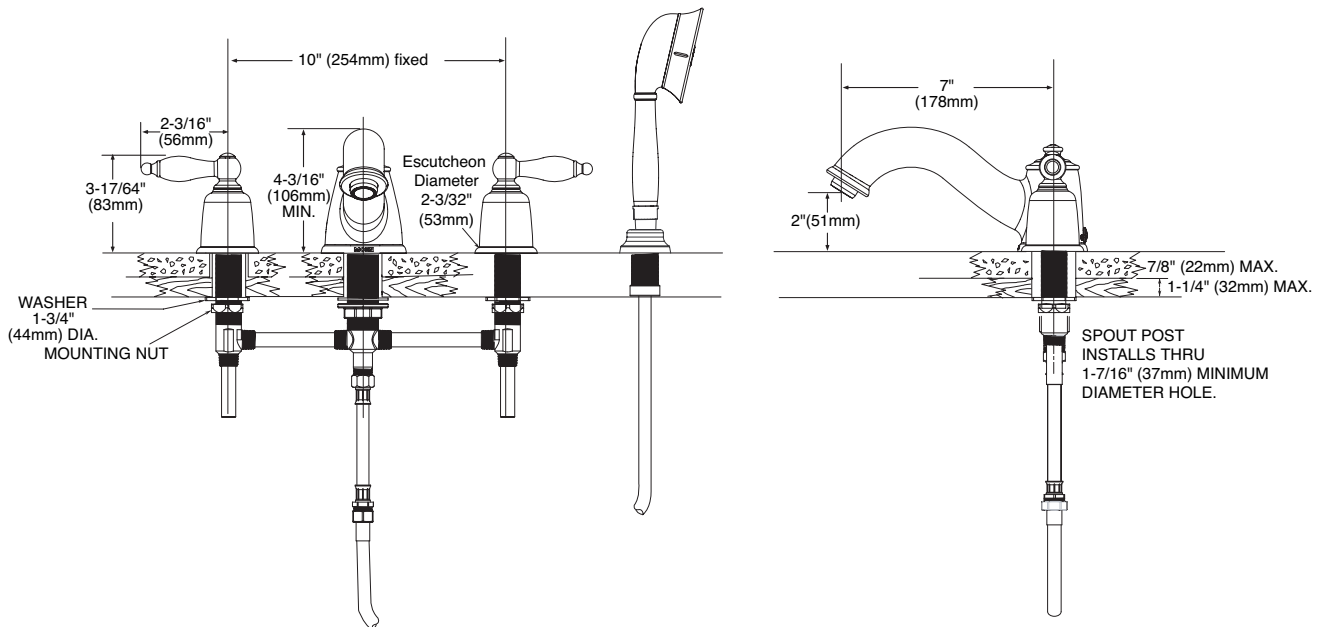

Buy it for looks. Buy it for life.®

Specifications

DESCRIPTION

- Metal construction with chrome plated, chrome w/porcelain, chrome w/LifeShine® polished brass accents, LifeShine® brushed nickel, LifeShine® polished brass, or satine w/LifeShine® polished brass accents
- For installations from 8" (203mm) to 10" (254mm) centers
- Designed to be installed on decks up to 2-1/8" (54mm)
- The tub fill spout is a slip fit design and the supplies are 1/2" type K, copper tubing
- Includes hot (red) and cold (blue) temperature indicators

OPERATION

- Lever style handles
- Rotate hot side handle counterclockwise to open (clockwise to close) and the cold side handle (clockwise to open) and (counterclockwise to close)

FLOW

- Designed to deliver 18 gpm at 40 psi (68L/min)

CASTLEBY™ DECK MOUNT Two-Handle Roman Tub w/Built In Diverter Valve Faucet

Models: T6986, T6986BN, T6986CPC,
T6986CP, T6986ST

Valve: 9997, 9999

Discontinued Skus: T6986P

NOTE: THE INSTALLATION SHOWN IS FOR TILE DECKS, THIS VALVE WILL ALSO FIT STEEL, CAST IRON OR PLASTIC DECKS