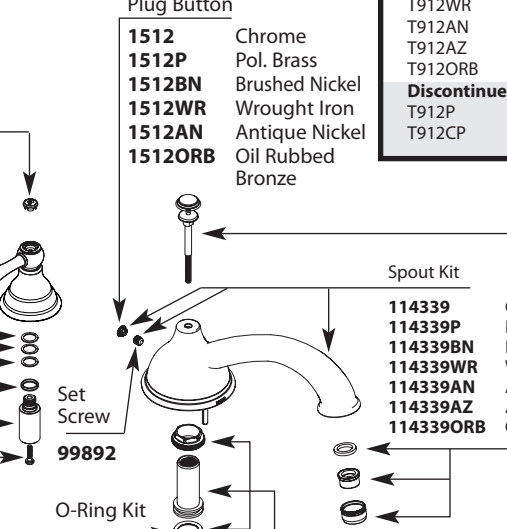

Stem Extension Kit

101956

Diverter Kit

101951 (includes diverter service tool)

Replacement Cartridge

1248

Hardware Kit

101955

Hardware Kit

101954

Leader Hose

94998

Plug Button

- 1512 Chrome
- 1512P Pol. Brass
- 1512BN Brushed Nickel
- 1512WR Wrought Iron
- 1512AN Antique Nickel
- 1512ORB Oil Rubbed Bronze

KINGSLEY™ Deck Mount Two-Handle Roman Tub Filler with Diverter		
MODEL	HANDLE	FINISH
T912	Lever	Chrome
T912BN	Lever	Brushed Nickel
T912WR	Lever	Wrought Iron
T912AN	Lever	Antique Nickel
T912AZ	Lever	Antique Bronze
T912ORB	Lever	Oil Rubbed Bronze
Discontinued Skus		
T912P	Lever	Polished Brass
T912CP	Lever	Chrome/Pol Brass

Spout Kit

- 114339 Chrome
- 114339P Pol. Brass
- 114339BN Brushed Nickel
- 114339WR Wrought Iron
- 114339AN Antique Nickel
- 114339AZ Antique Bronze
- 114339ORB Oil Rubbed Bronze

O-Ring Kit

- 96778 or 117 (qty 12)

94873

Diverter Service Tool

Handshower Hose

A726 Chrome