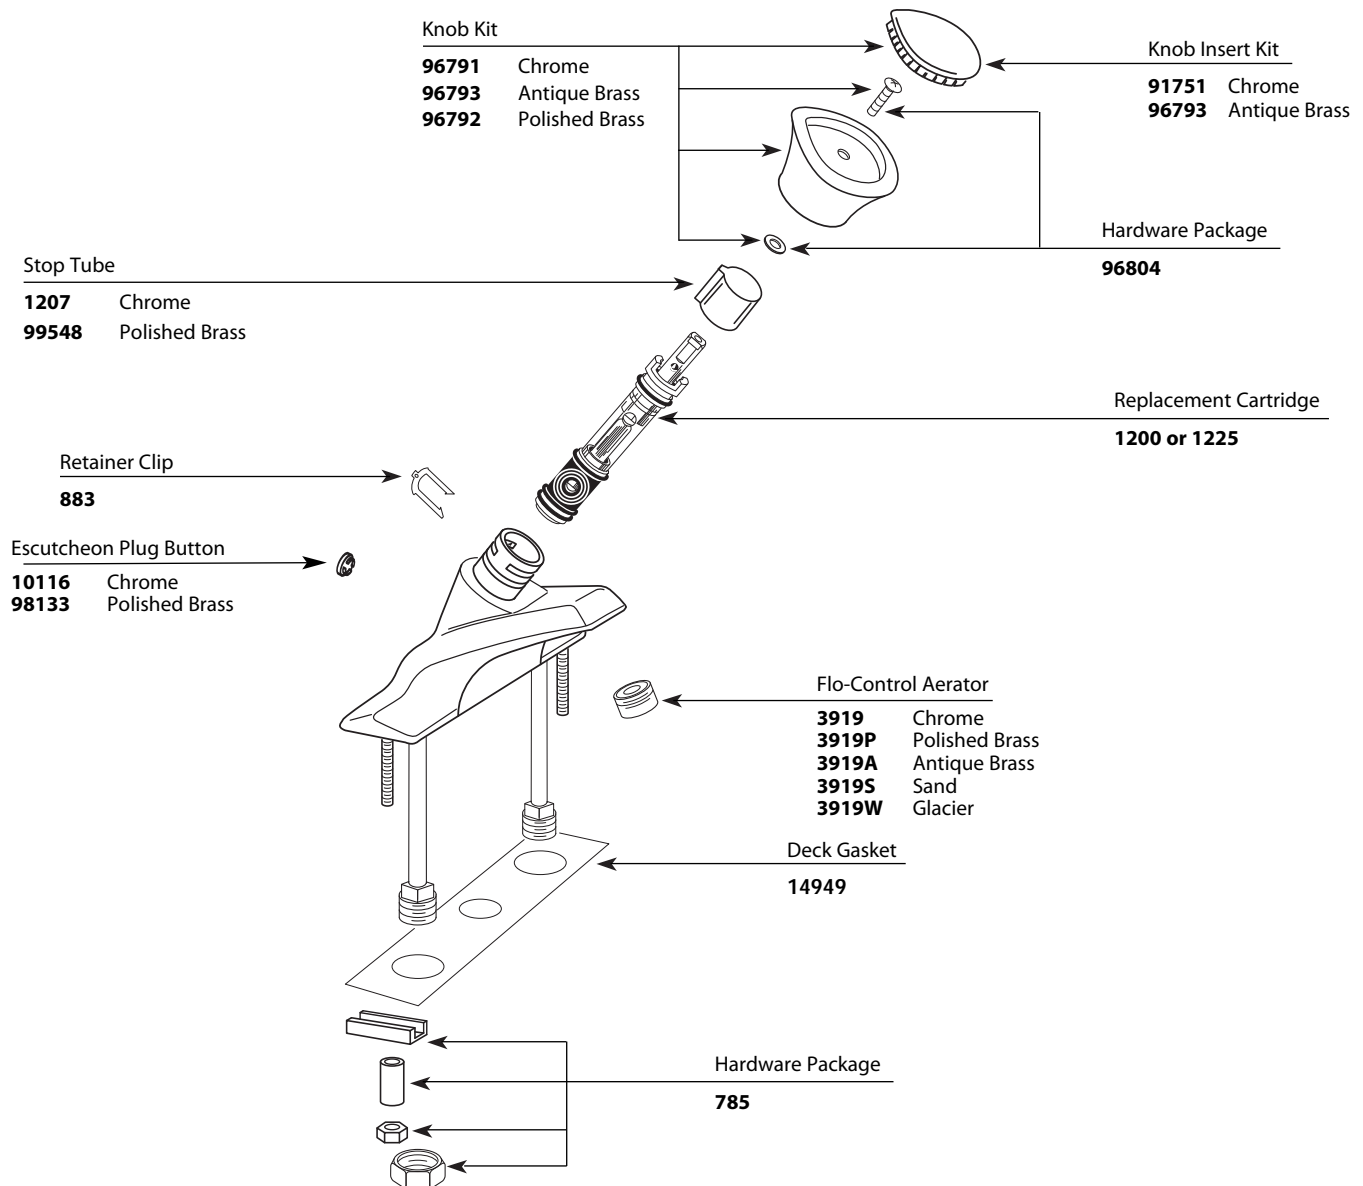

## CHATEAU® Single-Handle Lavatory Faucet

MODEL		WASTE	FINISH	MODEL		WASTE	FINISH
4621	Lav 1/2" connections	Metallic	Chrome	<b>DISCONTINUED SKUS</b>			
4621CP	Lav 1/2" connections	Metallic	Chrome/Pol. Brass	4600	Lav 16" supplies	None	Chrome
4621P	Lav 1/2" connections	Metallic	Polished Brass	4601	Lav 1/2" connections	None	Chrome
4625	Lav 16" supplies	Metallic	Chrome	4601P	Lav 1/2" connections	None	Polished Brass
64601	Lav 1/2" connections	None	Chrome	4621A	Lav 1/2" connections	Metallic	Antique Brass
64620	Lav 1/2" connections	Metallic	Chrome	4621S	Lav 1/2" connections	Metallic	Sand/Chrome
64621	Lav 1/2" connections	50/50	Chrome	4621W	Lav 1/2" connections	Metallic	Glacier/Chrome
64621P	Lav 1/2" connections	Metallic	Polished Brass	4622S	Lav 1/2" connections	Metallic	Sand/Pol. Brass
64624	Lav 16" supplies	Metallic	Chrome	4622W	Lav 1/2" connections	Metallic	Glacier/Pol. Brass
64625	Lav 16" supplies	50/50	Chrome	4625A	Lav 16" supplies	Metallic	Antique Brass
64625P	Lav 16" supplies	Metallic	Polished Brass	4625P	Lav 16" supplies	Metallic	Polished Brass
				64621A	Lav 1/2" connections	Metallic	Antique Brass
				64621W	Lav 1/2" connections	Metallic	Glacier