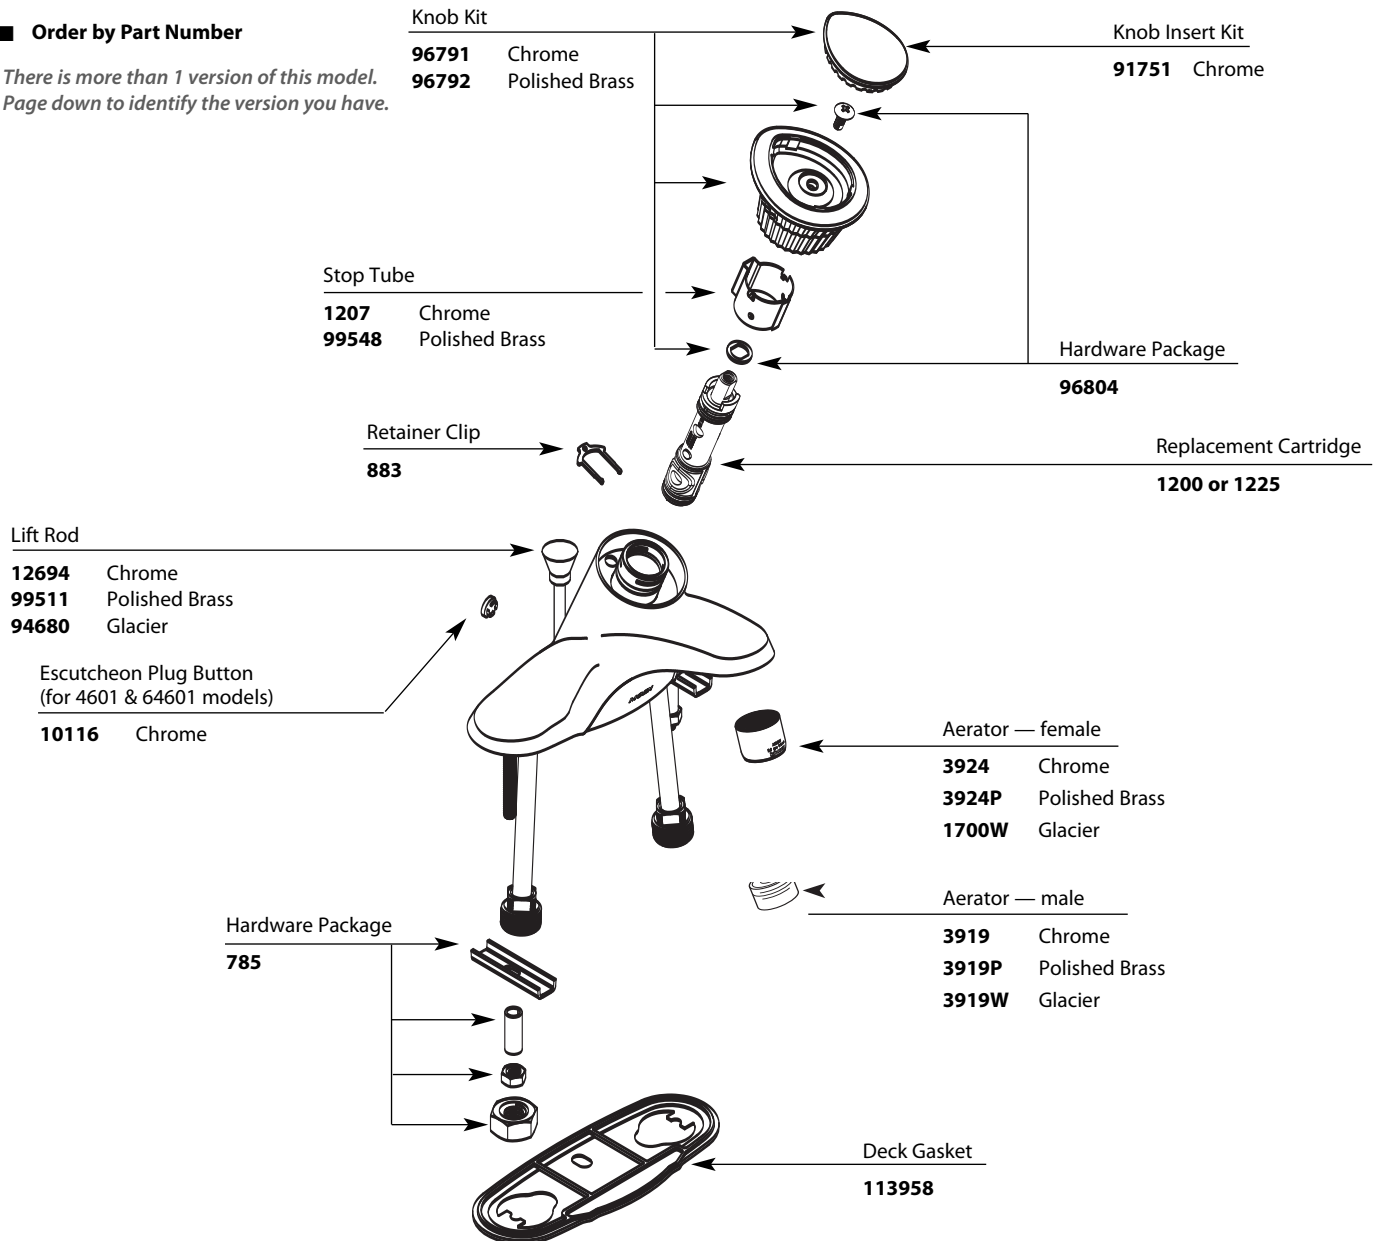

Buy it for looks. Buy it for life.®

CHATEAU® Single-Handle Lavatory Faucet

MODEL	WASTE	FINISH	MODEL	WASTE	FINISH
4621	Lav 1/2" connections	Chrome	DISCONTINUED SKUS 4600 Lav 16" supplies None Chrome 4601 Lav 1/2" connections None Chrome 4601P Lav 1/2" connections None Polished Brass 4621A Lav 1/2" connections Metallic Antique Brass 4621S Lav 1/2" connections Metallic Sand/Chrome 4621W Lav 1/2" connections Metallic Glacier/Chrome 4622S Lav 1/2" connections Metallic Sand/Pol. Brass 4622W Lav 1/2" connections Metallic Glacier/Pol. Brass 4625A Lav 16" supplies Metallic Antique Brass 4625P Lav 16" supplies Metallic Polished Brass 64621A Lav 1/2" connections Metallic Antique Brass 64621W Lav 1/2" connections Metallic Glacier		
4621CP	Lav 1/2" connections	Metallic Chrome/Pol. Brass			
4621P	Lav 1/2" connections	Metallic Polished Brass			
4625	Lav 16" supplies	Metallic Chrome			
64601	Lav 1/2" connections	None Chrome			
64620	Lav 1/2" connections	Metallic Chrome			
64621	Lav 1/2" connections	50/50 Chrome			
64621P	Lav 1/2" connections	Metallic Polished Brass			
64624	Lav 16" supplies	Metallic Chrome			
64625	Lav 16" supplies	50/50 Chrome			
64625P	Lav 16" supplies	Metallic Polished Brass			

Order by Part Number

There is more than 1 version of this model.
Page down to identify the version you have.

TO ORDER PARTS CALL: 1-800-BUY-MOEN

www.moen.com