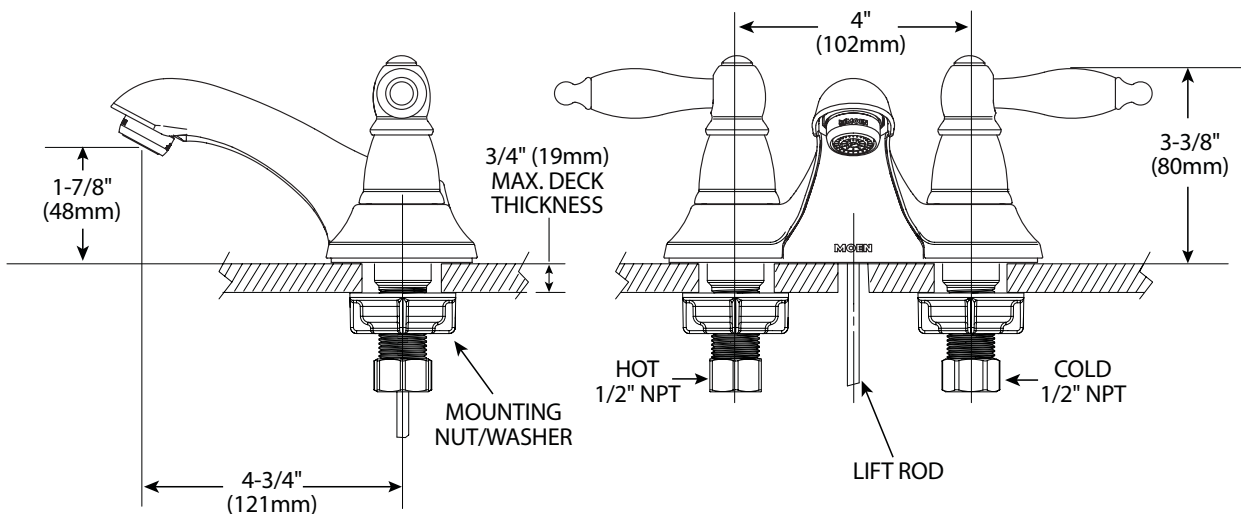

CRITICAL DIMENSIONS

(DO NOT SCALE)

FOR MORE INFORMATION CALL: 1-800-BUY-MOEN

www.moen.com