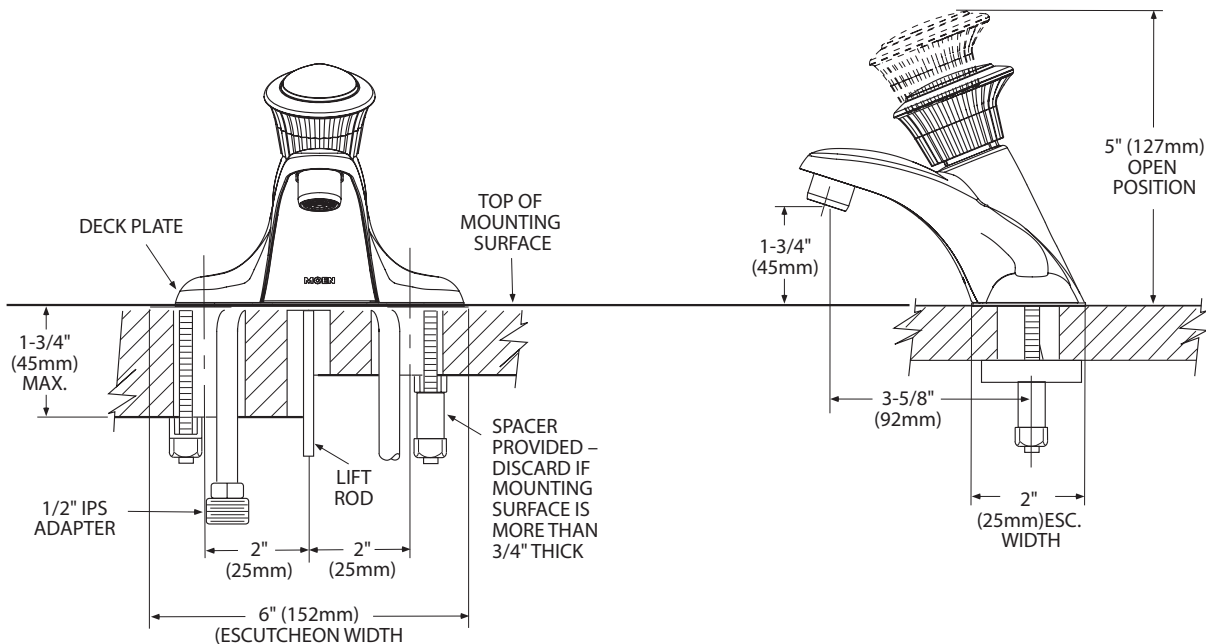

CRITICAL DIMENSIONS

(DO NOT SCALE)

FOR MORE INFORMATION CALL: 1-800-BUY-MOEN

www.moen.com