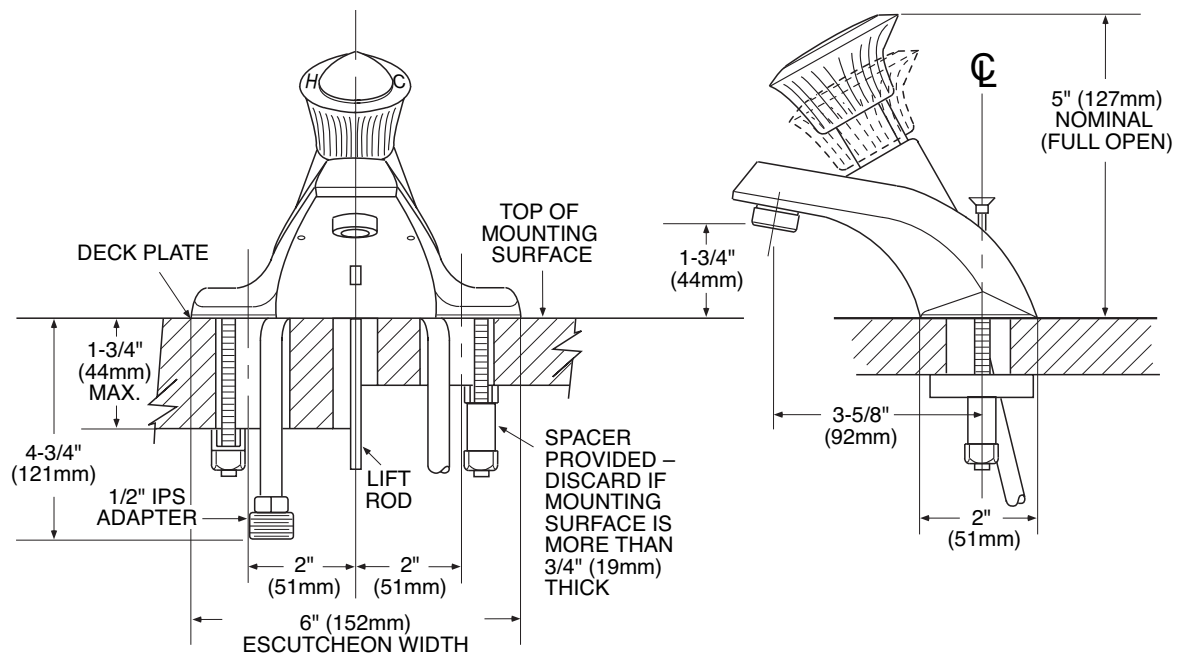

**Model:** 64601

**NOTE:** THIS FAUCET IS DESIGNED TO BE INSTALLED THRU 3-1" DIA. HOLES, 2" ON CENTER