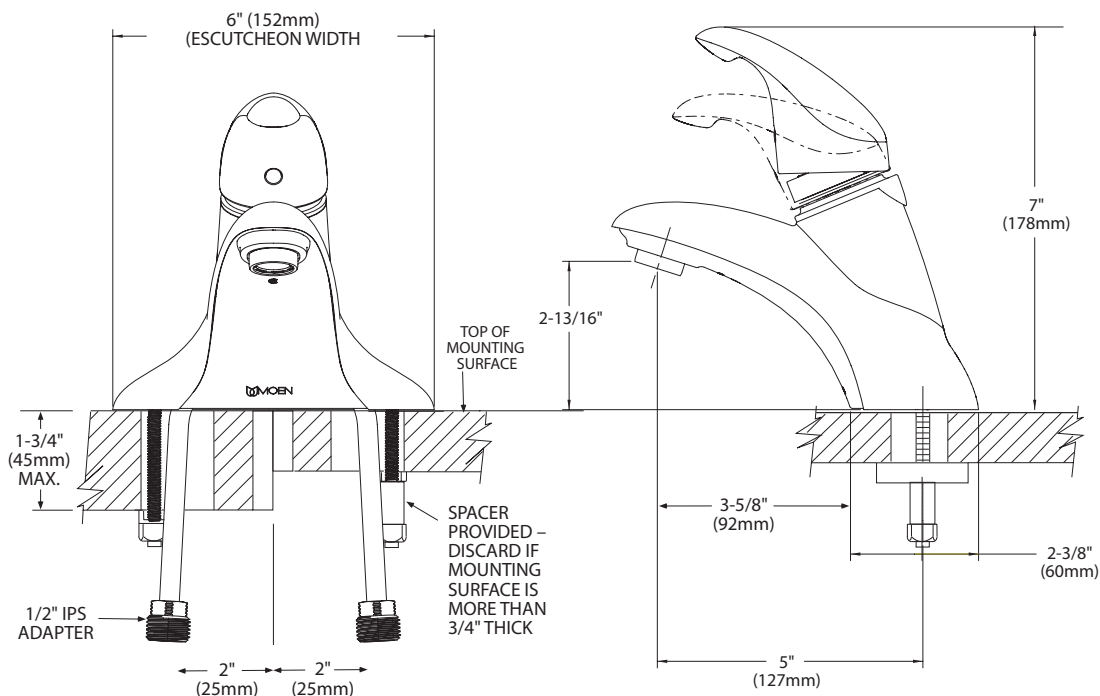

Models: L4701, L84701

NOTE: THIS FAUCET IS DESIGNED TO BE INSTALLED THRU 3-1" DIA. HOLES, 4" ON CENTER

CRITICAL DIMENSIONS

(DO NOT SCALE)

FOR MORE INFORMATION CALL: 1-800-BUY-MOEN

www.moen.com