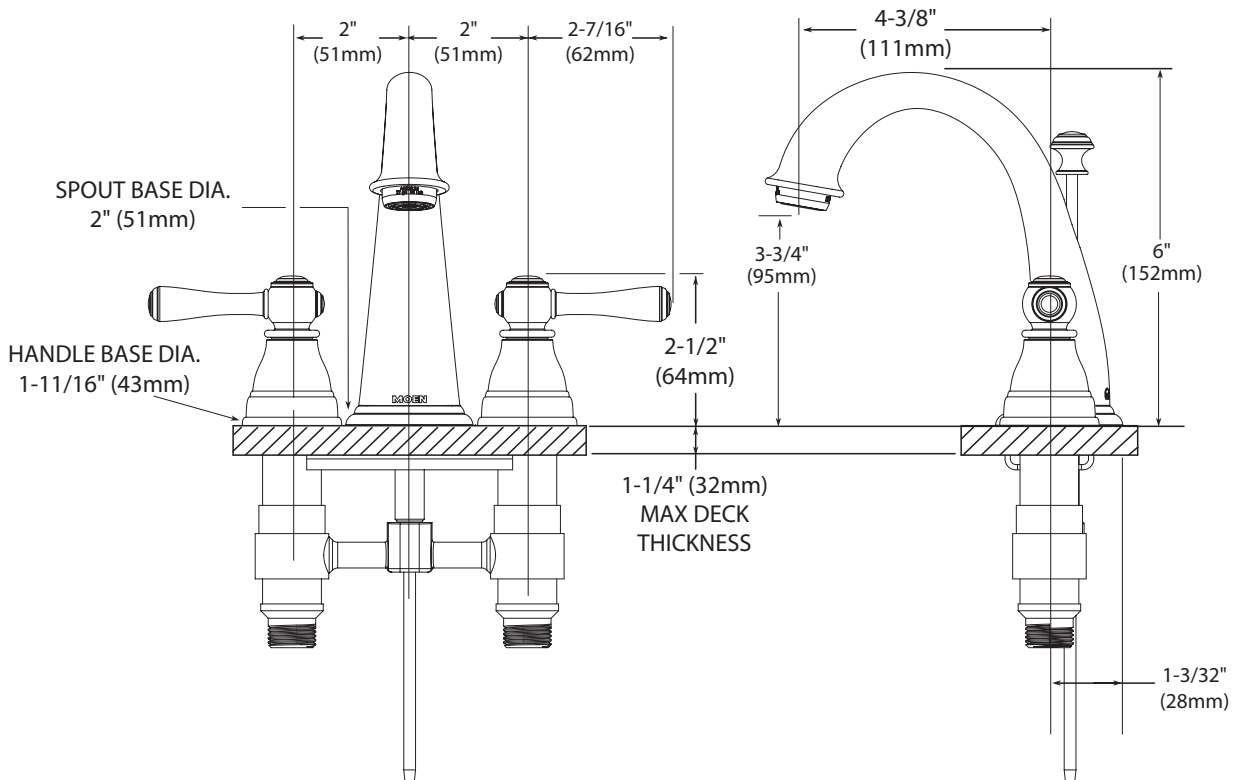

OPERATION

- Lever style handles
- Maximum handle rotation angle is 90° to full on for either handle

FLOW

- Aerator is limited to 2.2 gpm (8.3 L/min)

STANDARDS

- Third party certified to ASME A112.18.1/CSA B-125.1, ICC A117.1 and all applicable requirements referenced therein
- Certified to ANSI/NSF 61/9
- Complies with California Proposition 65 and with the Federal Safe Water Drinking Act

Models: T6123, T6123AN, T6123BN, T6123CP, T6123ORB, T6123WR, T6123AZ

Valve: 9300, 69300

NOTE: THIS FAUCET IS DESIGNED TO BE INSTALLED THRU 3 HOLES, 1-1/8" (29mm) MIN. DIA.

CRITICAL DIMENSIONS

(DO NOT SCALE)