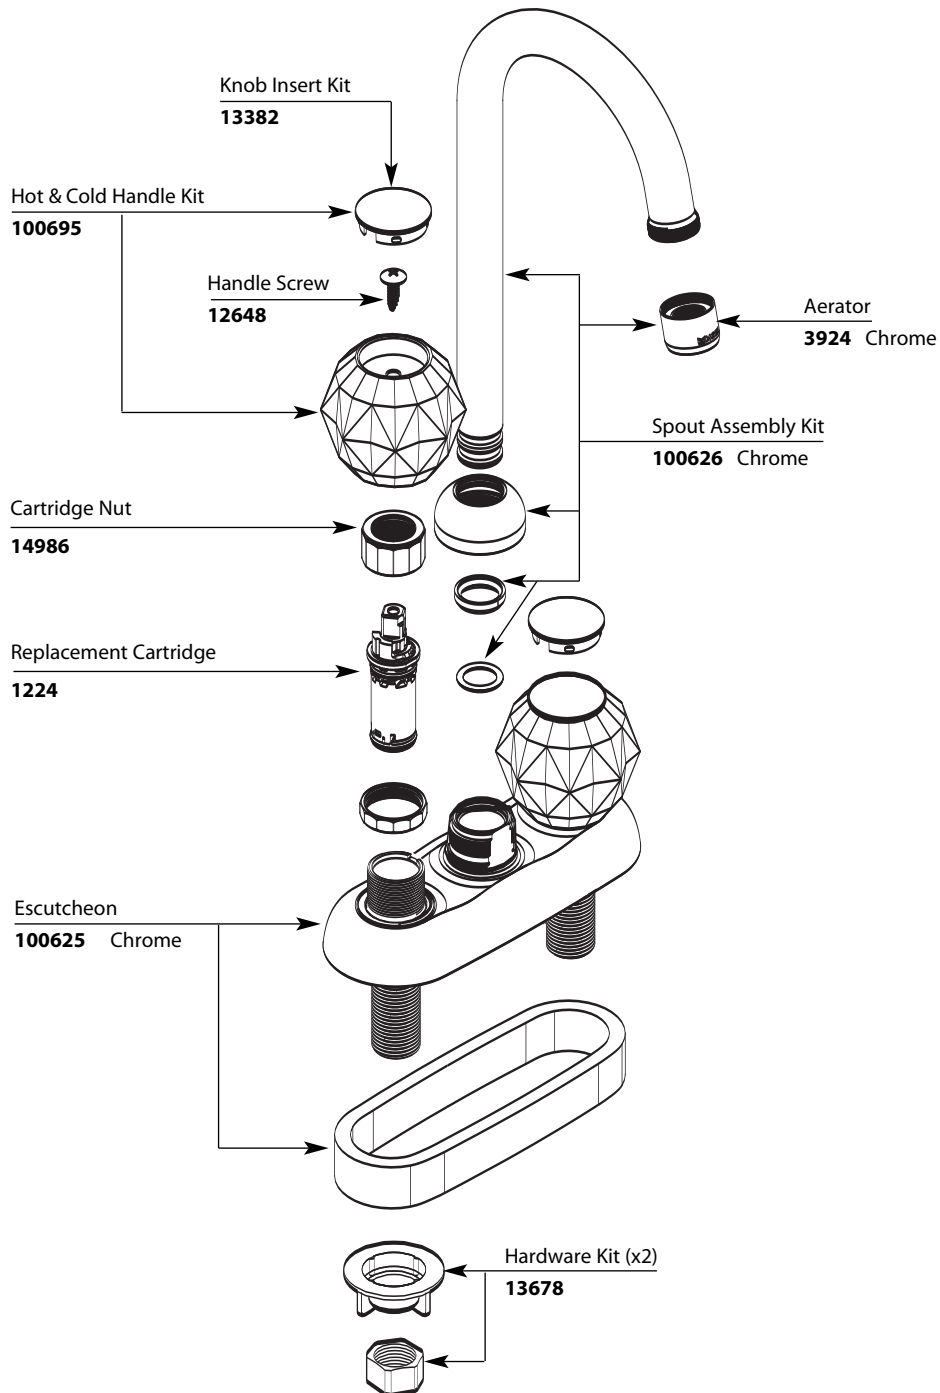

Buy it for looks. Buy it for life.®

■ Order by Part Number

There is more than 1 version of this model.
Page down to identify the version you have.

Illustrated Parts

CHATEAU®	
Two Handle Bar Faucet	
MODEL	FINISH
4910	Chrome
DISCONTINUED SKUS	
4910P	Polished Brass

TO ORDER PARTS CALL: 1-800-BUY-MOEN
www.moen.com

Buy it for looks. Buy it for life.®

■ Order by Part Number

Illustrated Parts

CHATEAU®		
Two Handle Bar Faucet		
MODEL	HANDLE	FINISH
4910	Knob	Chrome
4910P	Knob	Polished Brass

Spout Assembly Kit

- 15234** Chrome
- 16809** Polished Brass

Handle Screw

12648

Knob Insert Kit

- 13382** White/Chrome
- 13383** White/Polished Brass

Knob Kit

- 13392** Clear with White/Chrome
- 13391** Clear with White/Polished Brass

Spout Nut

- 14939** Chrome
- 14423** Polished Brass

Retaining Ring, Spout

101879

O-Ring Kit

11982

Escutcheon (Rounded)

93386 Polished Brass