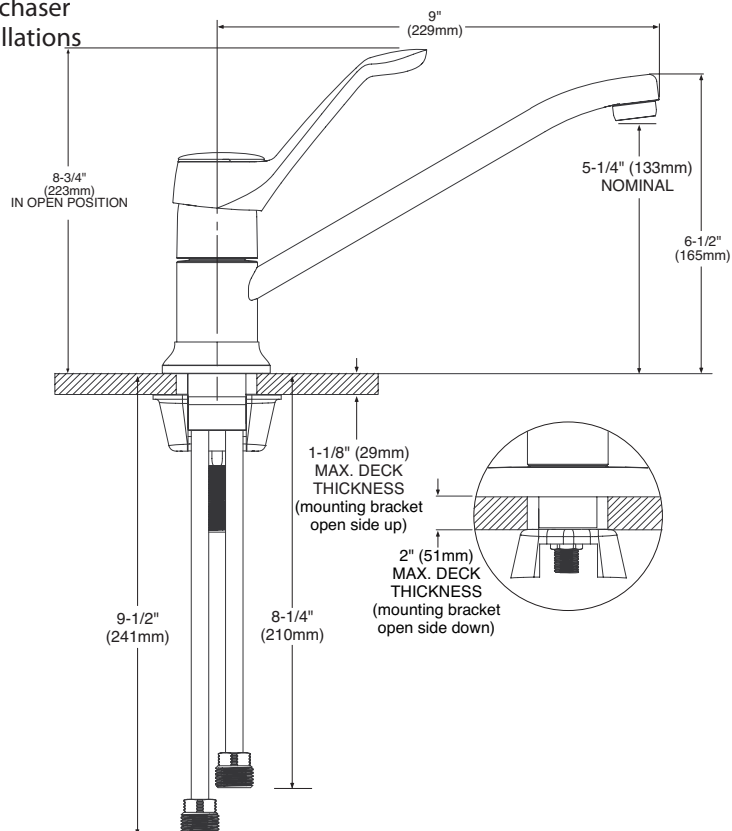

Model: 7423

NOTE: DESIGNED TO INSTALL
THRU 1 HOLE 1-1/4" (32mm) MIN. DIA.

CRITICAL DIMENSIONS

(DO NOT SCALE)

Buy it for looks. Buy it for life.®

Specifications

FAUCET DESCRIPTION

- Metal construction with chrome plated finish
- 1/2" IPS connections will accept standard ball nose connection for 3/8" tubing

Model: 7423

NOTE: DESIGNED TO INSTALL
THRU 1 HOLE 1-1/4" (32mm) MIN. DIA.

CRITICAL DIMENSIONS

(DO NOT SCALE)

FOR MORE INFORMATION CALL: 1-800-BUY-MOEN

www.moen.com