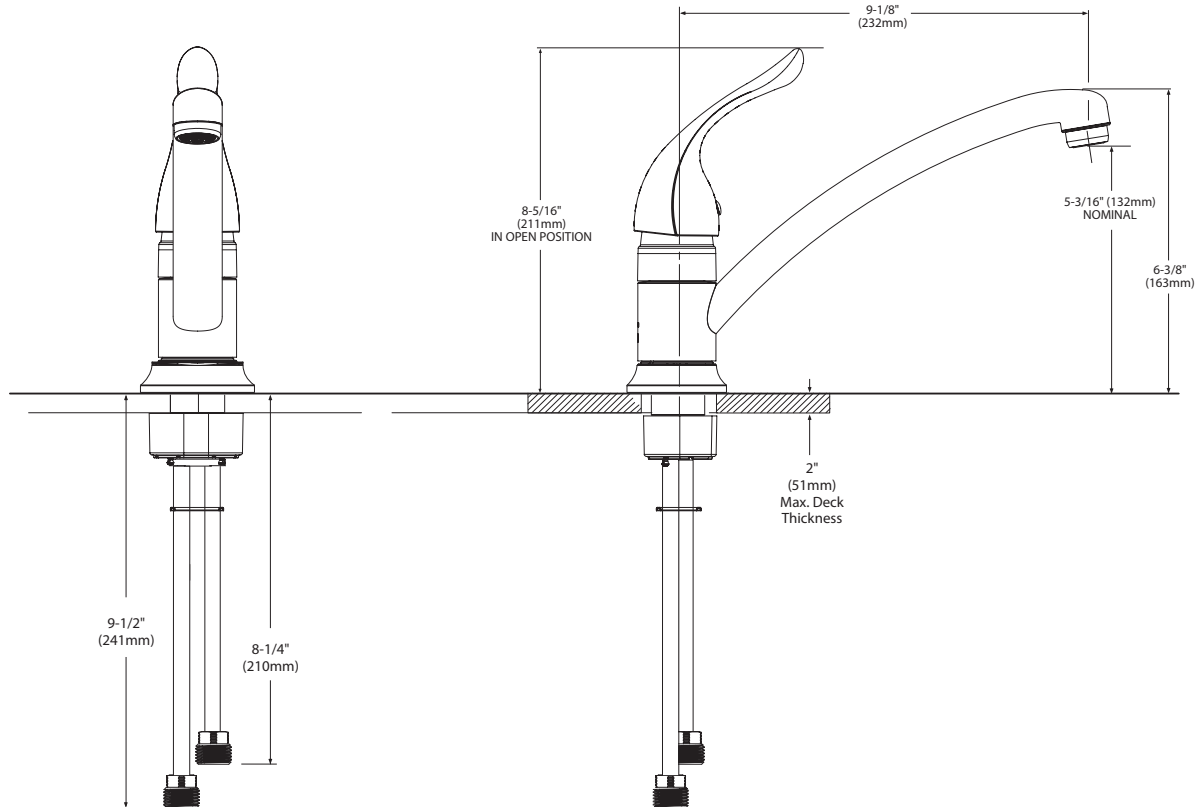

Buy it for looks. Buy it for life.®

There is more than 1 version of this model.
Page down to identify the version you have.

FAUCET DESCRIPTION

- Metal construction with chrome plated finish
- 1/2" IPS connections will accept standard ball nose connection for 3/8" tubing

Model: 7423

NOTE: DESIGNED TO INSTALL
THRU 1 HOLE 1-1/4" (32mm) MIN. DIA.

CRITICAL DIMENSIONS

(DO NOT SCALE)

Buy it for looks. Buy it for life.®

Specifications

FAUCET DESCRIPTION

- Metal construction with chrome plated finish
- 1/2" IPS connections will accept standard ball nose connection for 3/8" tubing

OPERATION

- Lever style handle
- Temperature controlled by 180° arc of handle travel
- Will operate with less than 5 lbs. of force

FLOW

- Aerator is limited to 2.2 gpm max (8.3 L/min)

CARTRIDGE

- 1225 cartridge design (not 1200)
- Nonmetallic/nonferrous and stainless steel material