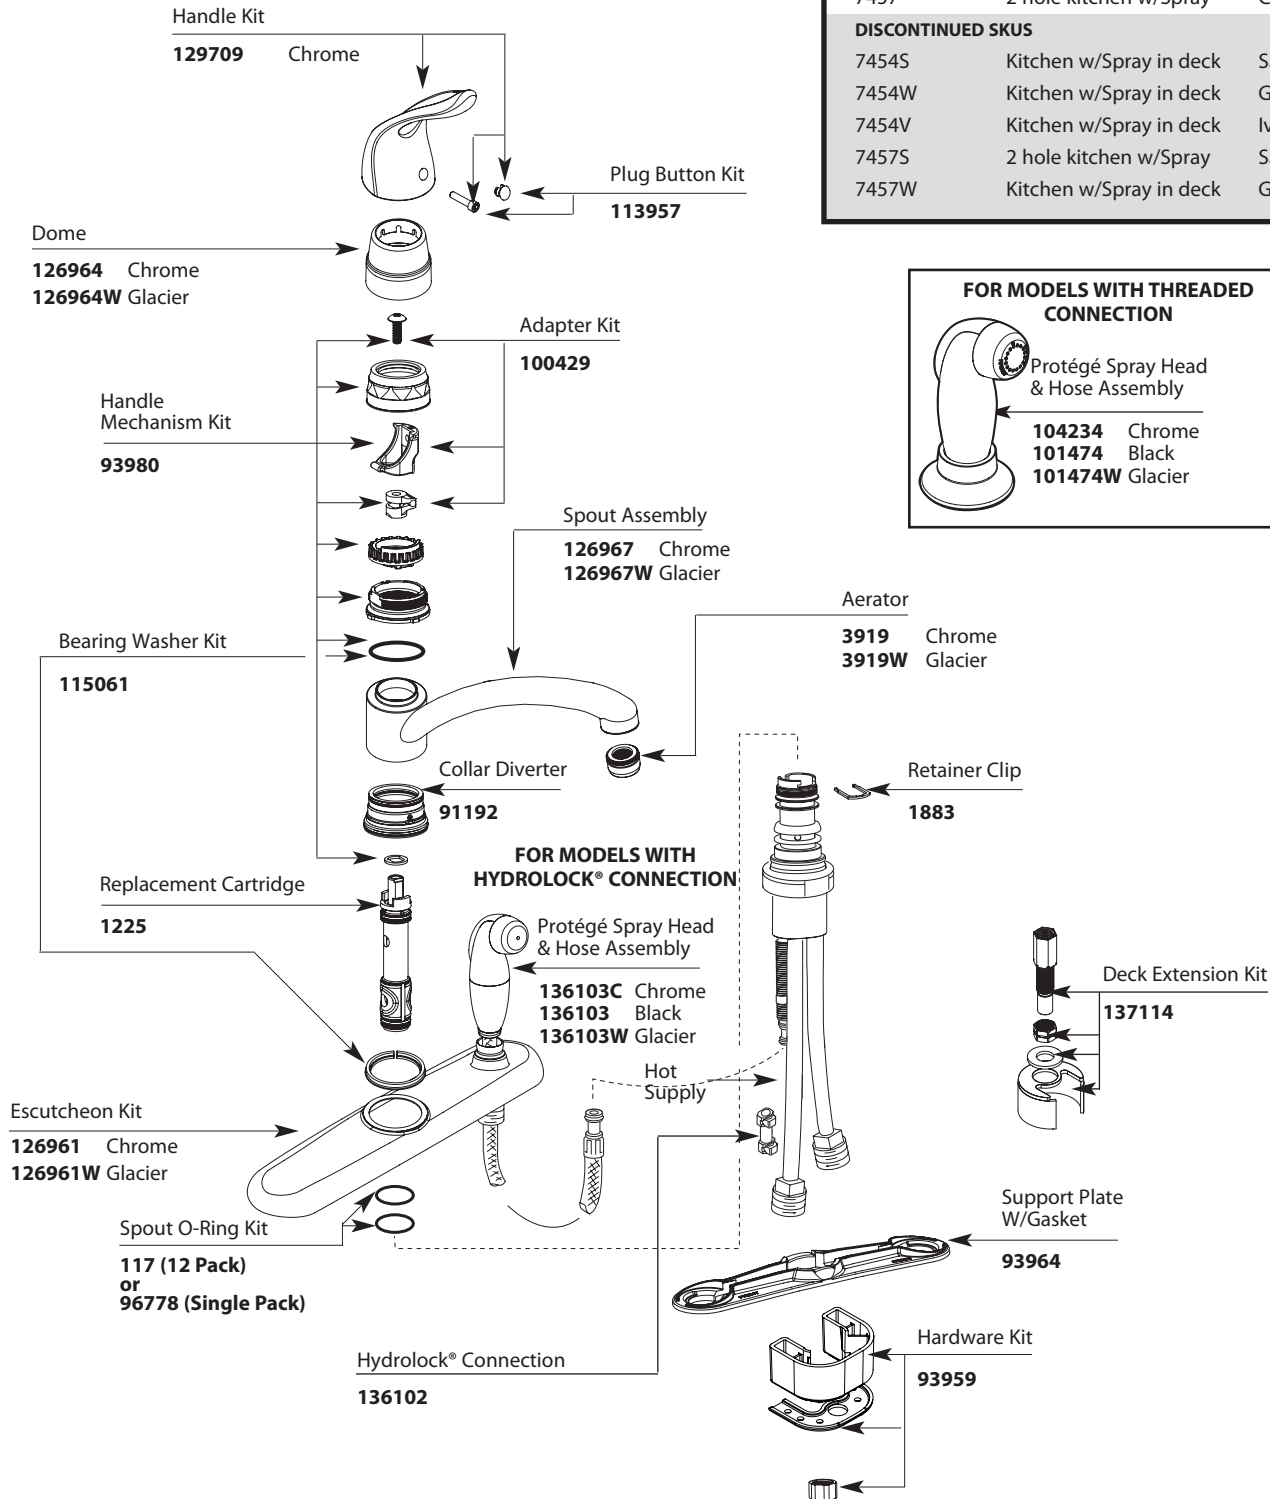

Buy it for looks. Buy it for life.®

Illustrated Parts

■ Order by Part Number

CHATEAU®		
Single-Handle Kitchen Faucet		
MODEL	HANDLE	FINISH
7454	Kitchen w/Spray in deck	Chrome
67454 (Bulk)	Kitchen w/Spray in deck	Chrome
7457	2 hole kitchen w/Spray	Chrome
DISCONTINUED SKUS		
7454S	Kitchen w/Spray in deck	Sand
7454W	Kitchen w/Spray in deck	Glacier
7454V	Kitchen w/Spray in deck	Ivory
7457S	2 hole kitchen w/Spray	Sand
7457W	Kitchen w/Spray in deck	Glacier

FOR MODELS WITH THREADED CONNECTION

Protégé Spray Head & Hose Assembly

104234 Chrome
101474 Black
101474W Glacier