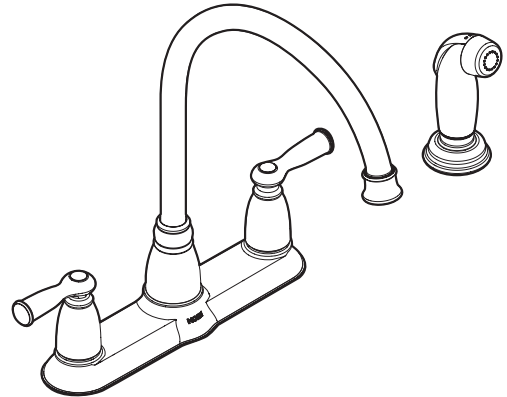

Buy it for looks. Buy it for life.®

Specifications

DESCRIPTION

- Metal construction with chrome plated or LifeShine® stainless finish
- Includes side spray for 87000 series

OPERATION

- Lever style handles

FLOW

- Flow is limited to 2.2 gpm (8.3 L/min) at 60 psi

CARTRIDGE

- 1224 cartridge design
- Engineered polymers, non-ferrous and stainless steel materials

STANDARDS

- Designed and manufactured to comply with the requirements of:
CSA B-125, ASME A112.18.1M, NSF 61 Section 9, California
Proposition 65, ANSI A117.1, ADA

WARRANTY

- Lifetime limited warranty against leaks, drips and finish defects to the original consumer purchaser
- 5 year warranty if used in commercial installations

Two-Handle Kitchen Faucet w/Side Spray

Models: 87000, 87000SL

Less Spray: 87001, 87001SL

NOTE: THIS FAUCET IS DESIGNED TO BE INSTALLED THRU 4 HOLES, 1-1/4" (32mm) MIN. DIA.

CRITICAL DIMENSIONS

(DO NOT SCALE)

FOR MORE INFORMATION CALL: 1-800-BUY-MOEN