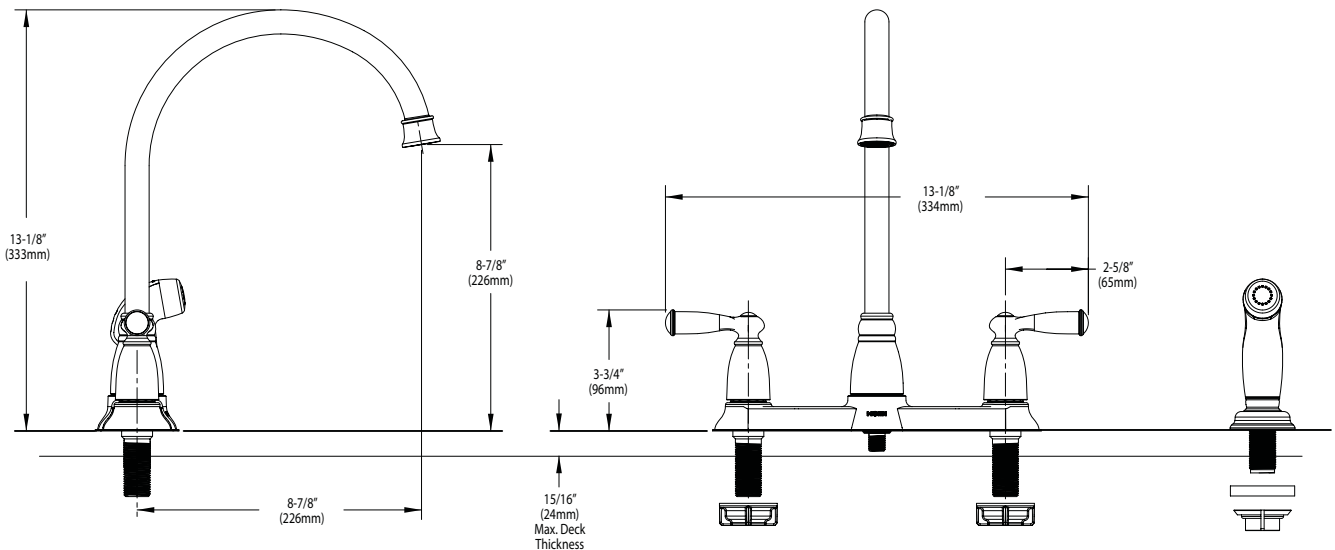

Models: 87000, 87000SL

Less Spray: 87001, 87001SL

NOTE: THIS FAUCET IS DESIGNED TO BE INSTALLED THRU 4 HOLES, 1-1/4" (32mm) MIN. DIA.

CRITICAL DIMENSIONS

(DO NOT SCALE)

FOR MORE INFORMATION CALL: 1-800-BUY-MOEN