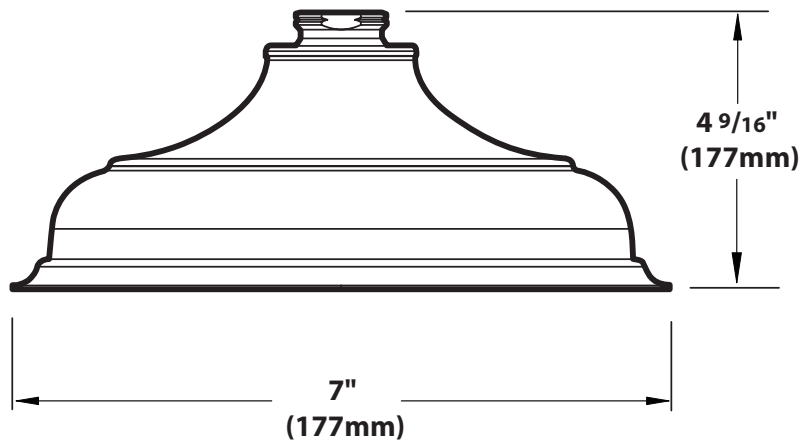

Isabel™
7" Rainfall Showerhead
(Showerhead Only)
Models: S136, S136BB, S136BN, S136ORB

CRITICAL DIMENSIONS
(DO NOT SCALE)