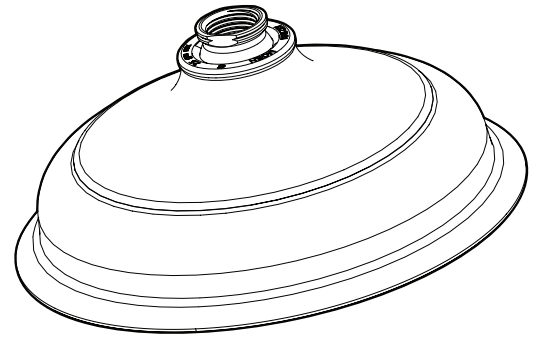

DESCRIPTION

- Metal spray face and shell
- Brass swivel ball assembly
- Available in chrome plated, LifeShine® brushed nickel, LifeShine® brushed bronze, or oil rubbed bronze finish

OPERATION

- Self pressurizing design that provides strong performance regardless of line pressure
- Single spray function

Isabel™
7" Rainfall Showerhead
(Showerhead Only)
Models: S136, S136BB, S136BN, S136ORB

CRITICAL DIMENSIONS
(DO NOT SCALE)