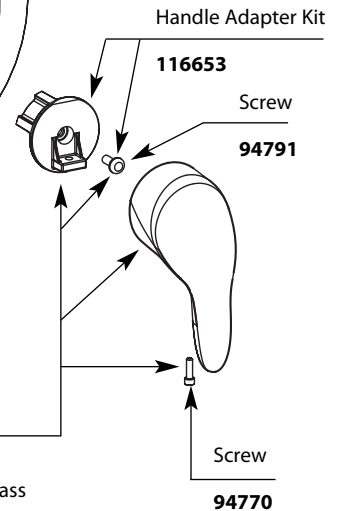

Buy it for looks. Buy it for life.®

■ Order by Part Number

Illustrated Parts

VILLETA™ Single-Handle Tub/Shower Trim Kit					
Valve Trim		Shower Only		Tub & Shower	
MODEL	FINISH	MODEL	FINISH	MODEL	FINISH
TL2301	Chrome	TL2302	Chrome	TL2303	Chrome
TL2301CP	Chrome/Pol. Brass	TL2302CP	Chrome/Pol. Brass	TL2303CP	Chrome/Pol. Brass
TL2301PM	Platinum	TL2302PM	Platinum	TL2303P	Polished Brass
TL2301W	Glacier	TL2302ST	Satine/Pol. Brass	TL2303PM	Platinum
TL2391	Chrome	TL2302W	Glacier	TL2303ST	Satine/Pol. Brass
TL2391CP	Chrome/Pol. Brass	TL2392	Chrome	TL2393	Chrome
TL2391PM	Platinum	TL2392CP	Chrome/Pol. Brass	TL2393CP	Chrome/Pol. Brass
		TL2392PM	Platinum	TL2393PM	Platinum
		TL2392W	Glacier	TL2393W	Glacier
		L82382	Chrome	L82383	Chrome
		L82382CP	Chrome/Pol. Brass	L82383CP	Chrome/Pol. Brass
		L82382PM	Platinum	L82383P	Polished Brass
				L82383PM	Platinum
DISCONTINUED SKUS					
TL2301P	Polished Brass	TL2302P	Polished Brass	TL2393P	Polished Brass
TL2391P	Polished Brass	TL2392P	Polished Brass	L82383ST	Satine/Pol. Brass
L2391	Chrome	L82382ST	Satine/Pol. Brass	L2383	Chrome
L2391CP	Chrome/Pol. Brass	L2382	Chrome	L2393	Chrome
L2391P	Polished Brass	L2392	Chrome	L2393CP	Chrome/Pol. Brass
L2391W	Glacier	L2392CP	Chrome/Pol. Brass	L2393P	Polished Brass
L2399	Chrome	L2392P	Polished Brass	L2393W	Glacier
TL2391W	Glacier	L2392W	Glacier	L82383W	Glacier
				TL2303W	Glacier

- 3977** Chrome
- 3977CP** Chrome/Polished Brass
- 3977PM** Platinum
- 3977P** Polished Brass
- 3977ST** Satine/Polished Brass
- 3977W** Glacier

- Tub Spout (IPS)
- 3976** Chrome
 - 3976CP** Chrome/Polished Brass
 - 3976PM** Platinum
 - 3976P** Polished Brass
 - 3976ST** Satine/Polished Brass
 - 3976W** Glacier