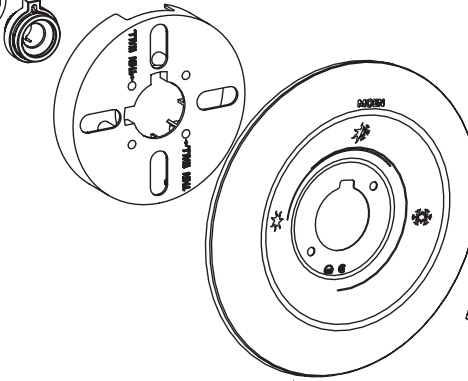

Buy it for looks. Buy it for life.®

■ Order by Part Number

Illustrated Parts

VILLETA™ Single-Handle Tub/Shower Trim Kit					
Valve Trim		Shower Only		Tub & Shower	
MODEL	FINISH	MODEL	FINISH	MODEL	FINISH
TL2301	Chrome	TL2302	Chrome	TL2303	Chrome
TL2301CP	Chrome/Pol. Brass	TL2302CP	Chrome/Pol. Brass	TL2303CP	Chrome/Pol. Brass
TL2301PM	Platinum	TL2302PM	Platinum	TL2303P	Polished Brass
TL2301W	Glacier	TL2302ST	Satine/Pol. Brass	TL2303PM	Platinum
TL2391	Chrome	TL2302W	Glacier	TL2303ST	Satine/Pol. Brass
TL2391CP	Chrome/Pol. Brass	TL2392	Chrome	TL2393	Chrome
TL2391PM	Platinum	TL2392CP	Chrome/Pol. Brass	TL2393CP	Chrome/Pol. Brass
		TL2392PM	Platinum	TL2393PM	Platinum
		TL2392W	Glacier	TL2393W	Glacier
		L82382	Chrome	L82383	Chrome
		L82382CP	Chrome/Pol. Brass	L82383CP	Chrome/Pol. Brass
		L82382PM	Platinum	L82383P	Polished Brass
				L82383PM	Platinum
DISCONTINUED SKUS					
TL2301P	Polished Brass	TL2302P	Polished Brass	TL2393P	Polished Brass
TL2391P	Polished Brass	TL2392P	Polished Brass	L82383ST	Satine/Pol. Brass
L2391	Chrome	L82382ST	Satine/Pol. Brass	L2383	Chrome
L2391CP	Chrome/Pol. Brass	L2382	Chrome	L2393	Chrome
L2391P	Polished Brass	L2392	Chrome	L2393CP	Chrome/Pol. Brass
L2391W	Glacier	L2392CP	Chrome/Pol. Brass	L2393P	Polished Brass
L2399	Chrome	L2392P	Polished Brass	L2393W	Glacier
TL2391W	Glacier	L2392W	Glacier	L82383W	Glacier
				TL2303W	Glacier

- 3977** Chrome
- 3977CP** Chrome/Polished Brass
- 3977PM** Platinum
- 3977P** Polished Brass
- 3977ST** Satine/Polished Brass
- 3977W** Glacier

- Tub Spout (IPS)
- 3976** Chrome
 - 3976CP** Chrome/Polished Brass
 - 3976PM** Platinum
 - 3976P** Polished Brass
 - 3976ST** Satine/Polished Brass
 - 3976W** Glacier

- Handle Kit
- 102564** Chrome
 - 102564P** Polished Brass
 - 102564W** Glacier
 - 102564PM** Platinum
 - 102564ST** Satine