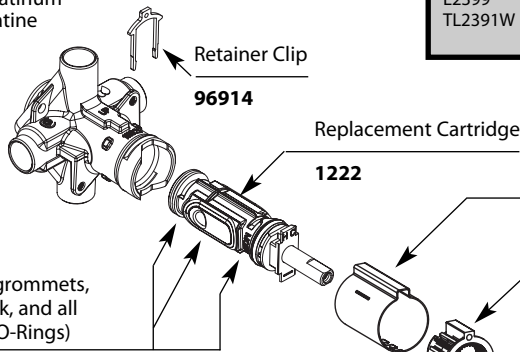

Buy it for looks. Buy it for life.®

■ Order by Part Number

Illustrated Parts

VILLETA™ Single-Handle Tub/Shower Trim Kit					
Valve Trim		Shower Only		Tub & Shower	
MODEL	FINISH	MODEL	FINISH	MODEL	FINISH
TL2301	Chrome	TL2302	Chrome	TL2303	Chrome
TL2301CP	Chrome/Pol. Brass	TL2302CP	Chrome/Pol. Brass	TL2303CP	Chrome/Pol. Brass
TL2301PM	Platinum	TL2302PM	Platinum	TL2303P	Polished Brass
TL2301W	Glacier	TL2302ST	Satine/Pol. Brass	TL2303PM	Platinum
TL2391	Chrome	TL2302W	Glacier	TL2303ST	Satine/Pol. Brass
TL2391CP	Chrome/Pol. Brass	TL2392	Chrome	TL2393	Chrome
TL2391PM	Platinum	TL2392CP	Chrome/Pol. Brass	TL2393CP	Chrome/Pol. Brass
		TL2392PM	Platinum	TL2393PM	Platinum
		TL2392W	Glacier	TL2393W	Glacier
		L82382	Chrome	L82383	Chrome
		L82382CP	Chrome/Pol. Brass	L82383CP	Chrome/Pol. Brass
		L82382PM	Platinum	L82383P	Polished Brass
				L82383PM	Platinum
DISCONTINUED SKUS					
TL2301P	Polished Brass	TL2302P	Polished Brass	TL2393P	Polished Brass
TL2391P	Polished Brass	TL2392P	Polished Brass	L82383ST	Satine/Pol. Brass
L2391	Chrome	L82382ST	Satine/Pol. Brass	L2383	Chrome
L2391CP	Chrome/Pol. Brass	L2382	Chrome	L2393	Chrome
L2391P	Polished Brass	L2392	Chrome	L2393CP	Chrome/Pol. Brass
L2391W	Glacier	L2392CP	Chrome/Pol. Brass	L2393P	Polished Brass
L2399	Chrome	L2392P	Polished Brass	L2393W	Glacier
TL2391W	Glacier	L2392W	Glacier	L82383W	Glacier
				TL2303W	Glacier

- 3977** Chrome
- 3977CP** Chrome/Polished Brass
- 3977PM** Platinum
- 3977P** Polished Brass
- 3977ST** Satine/Polished Brass
- 3977W** Glacier

- Tub Spout (IPS)
- 3976** Chrome
 - 3976CP** Chrome/Polished Brass
 - 3976PM** Platinum
 - 3976P** Polished Brass
 - 3976ST** Satine/Polished Brass
 - 3976W** Glacier

- Handle Kit
- 102564** Chrome
 - 102564P** Polished Brass
 - 102564W** Glacier
 - 102564PM** Platinum
 - 102564ST** Satine