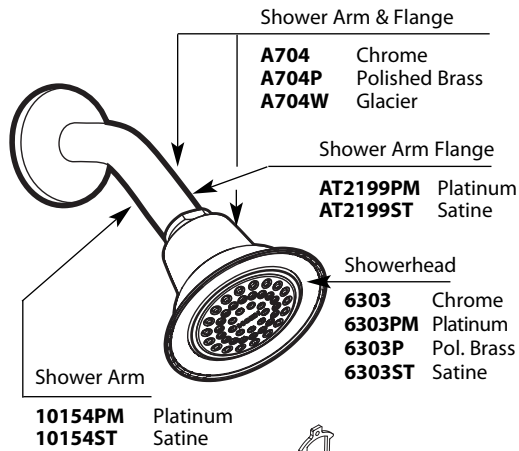

Buy it for looks. Buy it for life.®

■ Order by Part Number

Illustrated Parts

VILLETA™ Single-Handle Tub/Shower Trim Kit					
Valve Trim		Shower Only		Tub & Shower	
MODEL	FINISH	MODEL	FINISH	MODEL	FINISH
TL2301	Chrome	TL2302	Chrome	TL2303	Chrome
TL2301CP	Chrome/Pol. Brass	TL2302CP	Chrome/Pol. Brass	TL2303CP	Chrome/Pol. Brass
TL2301PM	Platinum	TL2302PM	Platinum	TL2303P	Polished Brass
TL2301W	Glacier	TL2302ST	Satine/Pol. Brass	TL2303PM	Platinum
TL2391	Chrome	TL2302W	Glacier	TL2303ST	Satine/Pol. Brass
TL2391CP	Chrome/Pol. Brass	TL2392	Chrome	TL2393	Chrome
TL2391PM	Platinum	TL2392CP	Chrome/Pol. Brass	TL2393CP	Chrome/Pol. Brass
		TL2392PM	Platinum	TL2393PM	Platinum
		TL2392W	Glacier	TL2393W	Glacier
		L82382	Chrome	L82383	Chrome
		L82382CP	Chrome/Pol. Brass	L82383CP	Chrome/Pol. Brass
		L82382PM	Platinum	L82383P	Polished Brass
				L82383PM	Platinum
DISCONTINUED SKUS					
TL2301P	Polished Brass	TL2302P	Polished Brass	TL2393P	Polished Brass
TL2391P	Polished Brass	TL2392P	Polished Brass	L82383ST	Satine/Pol. Brass
L2391	Chrome	L82382ST	Satine/Pol. Brass	L2383	Chrome
L2391CP	Chrome/Pol. Brass	L2382	Chrome	L2393	Chrome
L2391P	Polished Brass	L2392	Chrome	L2393CP	Chrome/Pol. Brass
L2391W	Glacier	L2392CP	Chrome/Pol. Brass	L2393P	Polished Brass
L2399	Chrome	L2392P	Polished Brass	L2393W	Glacier
TL2391W	Glacier	L2392W	Glacier	L82383W	Glacier
				TL2303W	Glacier

- 3977** Chrome
- 3977CP** Chrome/Polished Brass
- 3977PM** Platinum
- 3977P** Polished Brass
- 3977ST** Satine/Polished Brass
- 3977W** Glacier

- Tub Spout (IPS)
- 3976** Chrome
 - 3976CP** Chrome/Polished Brass
 - 3976PM** Platinum
 - 3976P** Polished Brass
 - 3976ST** Satine/Polished Brass
 - 3976W** Glacier

- Handle Kit
- 102564** Chrome
 - 102564P** Polished Brass
 - 102564W** Glacier
 - 102564PM** Platinum
 - 102564ST** Satine