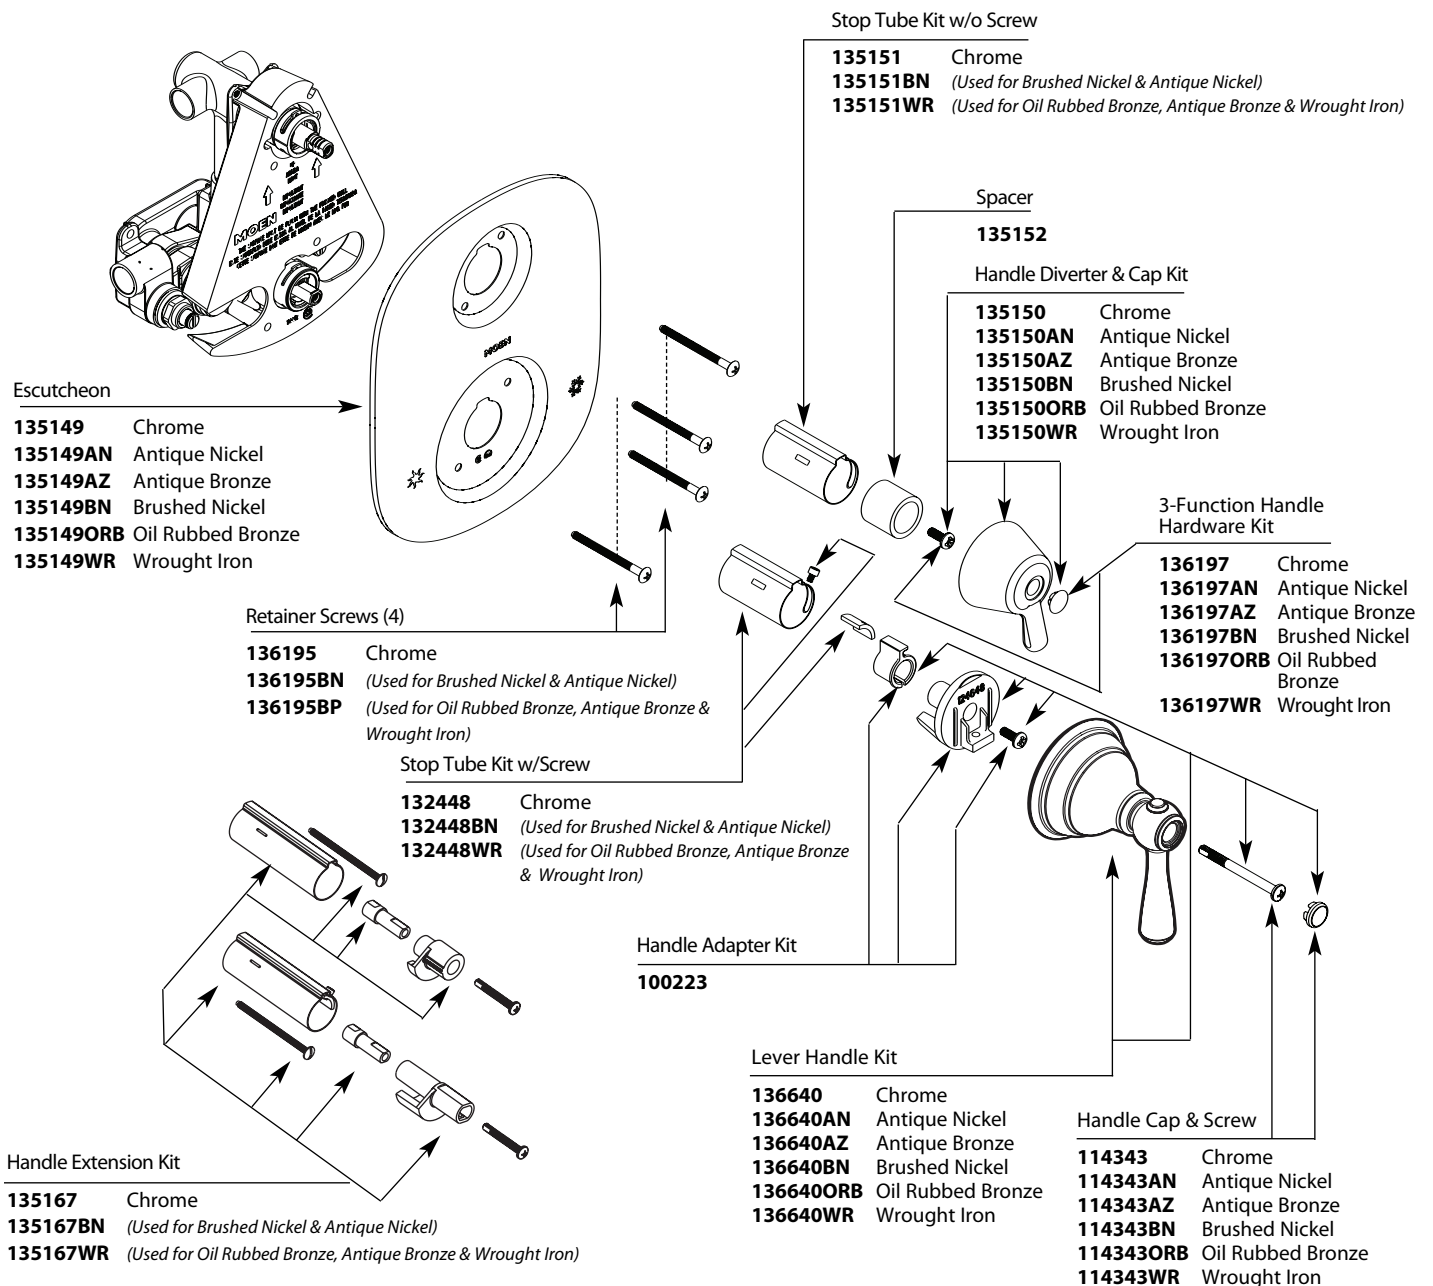

Buy it for looks. Buy it for life.®

Illustrated Parts

■ Order by Part Number

KINGSLEY™ MOENTROL®		
with Built-In 3 Function Diverter		
Shower Valve Trim		
MODEL	HANDLE	FINISH
T4111	Lever/Knob	Chrome
T4111AN	Lever/Knob	Antique Nickel
T4111AZ	Lever/Knob	Antique Bronze
T4111BN	Lever/Knob	Brushed Nickel
T4111ORB	Lever/Knob	Oil Rubbed Bronze
T4111WR	Lever/Knob	Wrought Iron
DISCONTINUED SKUS		
T4111CP	Lever/Knob	Chrome/Pol. Brass
T4111P	Lever/Knob	Polished Brass

Buy it for looks. Buy it for life.®

Illustrated Parts

■ Order by Part Number

Available Finishes

Parts Finishes Chart

<p>Shower Arm</p> 	<p>10154 Chrome 10154P Polished Brass 10154AN Antique Nickel 10154BN Brushed Nickel 10154WR Wrought Iron 10154ORB Oil Rubbed Bronze 10154AZ Antique Bronze</p>
<p>Accent Kit</p> 	<p>AT2199 Chrome AT2199P Polished Brass AT2199AN Antique Nickel AT2199BN Brushed Nickel AT2199WR Wrought Iron AT2199ORB Oil Rubbed Bronze AT2199AZ Antique Bronze</p>
<p>Showerhead</p> 	<p>6302 Chrome 6302P Polished Brass 6302AN Antique Nickel 6302BN Brushed Nickel 6302WR Wrought Iron 6302ORB Oil Rubbed Bronze 6302AZ Antique Bronze</p>
<p>Body Spray</p> 	<p>A501 Chrome A501P Polished Brass A501AN Antique Nickel A501BN Brushed Nickel A501WR Wrought Iron A501ORB Oil Rubbed Bronze A501AZ Antique Bronze</p>