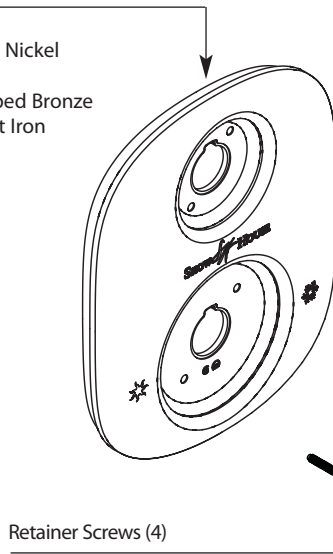

Waterhill® Moentrol®
with Built-In 3 Function Diverter Shower Valve Trim

Models: Valve Trim

TS513	Chrome
TS513BN	Brushed Nickel
TS513NL	Nickel
TS513ORB	Oil Rubbed Bronze
TS513WR	Wrought Iron

Order by Part Number. For use with S955 valve.

*There is more than 1 version of this model.
Page down to identify the version you have.*

Escutcheon

138300	Chrome
138300BN	Brushed Nickel
138300NL	Nickel
138300ORB	Oil Rubbed Bronze
138300WR	Wrought Iron

Retainer Screws (4)

136195	Chrome
136195BN	(Used for Brushed Nickel & Antique Nickel)
136195BP	(Used for Oil Rubbed Bronze & Wrought Iron)
136195NL	Nickel

Stop Tube Kit w/Screw

132448	Chrome
132448BN	(Used for Brushed Nickel & Antique Nickel)
132448WR	(Used for Oil Rubbed Bronze & Wrought Iron)
132448NL	Nickel