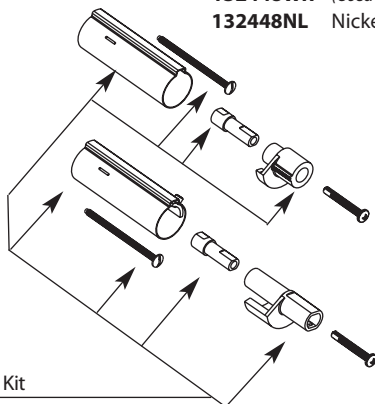

Handle Extension Kit

135167	Chrome
135167BN	(Used for Brushed Nickel & Antique Nickel)
135167WR	(Used for Oil Rubbed Bronze & Wrought Iron)
135167NL	Nickel

Stop Tube Kit w/o Screw

135151	Chrome
135151BN	(Used for Brushed Nickel & Antique Nickel)
135151WR	(Used for Oil Rubbed Bronze & Wrought Iron)
135151NL	Nickel

Spacer

135152	

Handle Diverter & Cap Kit

135150	Chrome
135150NL	Nickel
135150BN	Brushed Nickel
135150ORB	Oil Rubbed Bronze
135150WR	Wrought Iron

3-Function Handle Hardware Kit

136197	Chrome
136197NL	Nickel
136197BN	Brushed Nickel
136197ORB	Oil Rubbed Bronze
136197WR	Wrought Iron

Handle Adapter Kit

100223	

Screw

94770	

Handle Hub

116604	Chrome
116604NL	Nickel
116604BN	Brushed Nickel
116604ORB	Oil Rubbed Bronze
116604WR	Wrought Iron

Handle Insert

116628	Chrome
116628NL	Nickel
116628BN	Brushed Nickel
116628ORB	Oil Rubbed Bronze
116628WR	Wrought Iron