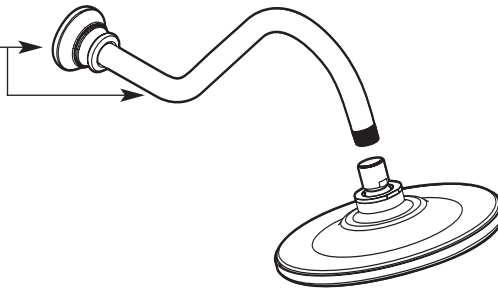

Waterhill™

Moentrol® Single Handle Shower & Tub/Shower Trim

Models:	Shower Only	Tub/Shower	
	TS313	TS315	Chrome
	TS313BN	TS315BN	Brushed Nickel
	TS313WR	TS315WR	Wrought Iron
	TS313NL	TS315NL	Nickel
	TS313ORB	TS315ORB	Oil Rubbed Bronze

Order by Part Number for use with S935 1/2" cc valve

Shower Arm & Flange

- S113** Chrome
- S113BN** Brushed Nickel
- S113WR** Wrought Iron
- S113NL** Nickel
- S113ORB** Oil Rubbed Bronze

Shower Head

- S112** Chrome
- S112BN** Brushed Nickel
- S112WR** Wrought Iron
- S112NL** Nickel
- S112ORB** Oil Rubbed Bronze

Retainer Clip

883

Balancing Spool

1423

Adjustable Temperature Limit Stop

- 10066** Chrome
- 10066BN** Brushed Nickel
- 10066WR** Wrought Iron
- 10066NL** Nickel

Escutcheon

- 116609** Chrome
- 116609BN** Brushed Nickel
- 116609WR** Wrought Iron
- 116609NL** Nickel
- 116609ORB** Oil Rubbed Bronze

Handle Insert

- 116628** Chrome
- 116628BN** Brushed Nickel
- 116628WR** Wrought Iron
- 116628NL** Nickel
- 116628ORB** Oil Rubbed Bronze

Diverter Tub Spout

- 116601** Chrome
- 116601BN** Brushed Nickel
- 116601WR** Wrought Iron
- 116601NL** Nickel
- 116601ORB** Oil Rubbed Bronze