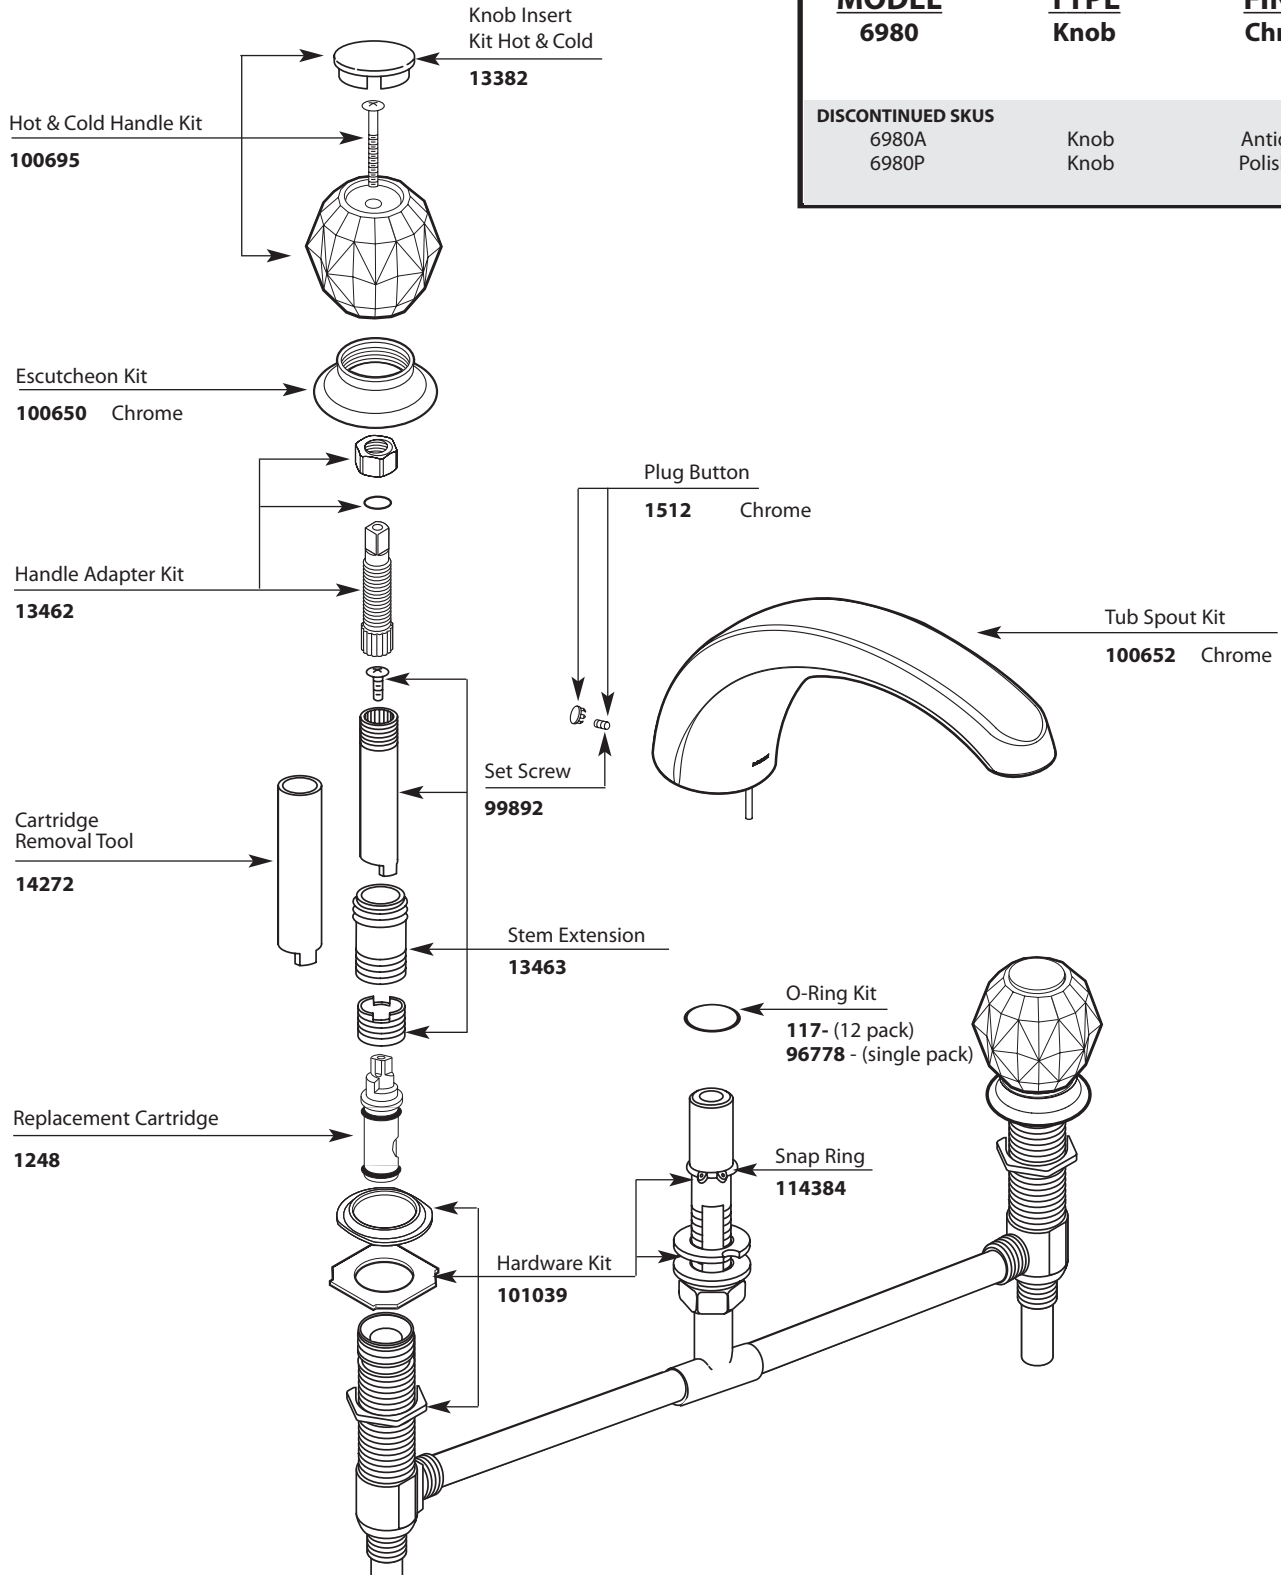

Buy it for looks. Buy it for life.®

*There is more than 1 version of this model.  
Page down to identify the version you have.*

■ Order by Part Number

# Illustrated Parts

CHATEAU®		
Two-Handle Roman Tub Valve & Trim		
MODEL	TYPE	FINISH
6980	Knob	Chrome
<b>DISCONTINUED SKUS</b>		
6980A	Knob	Antique Brass
6980P	Knob	Polished Brass

Buy it for looks. Buy it for life.®

# Illustrated Parts

CHATEAU®		
Two-Handle Roman Tub Valve & Trim		
MODEL	TYPE	FINISH
6980	Knob	Chrome
<b>DISCONTINUED SKUS</b>		
6980A	Knob	Antique Brass
6980P	Knob	Polished Brass