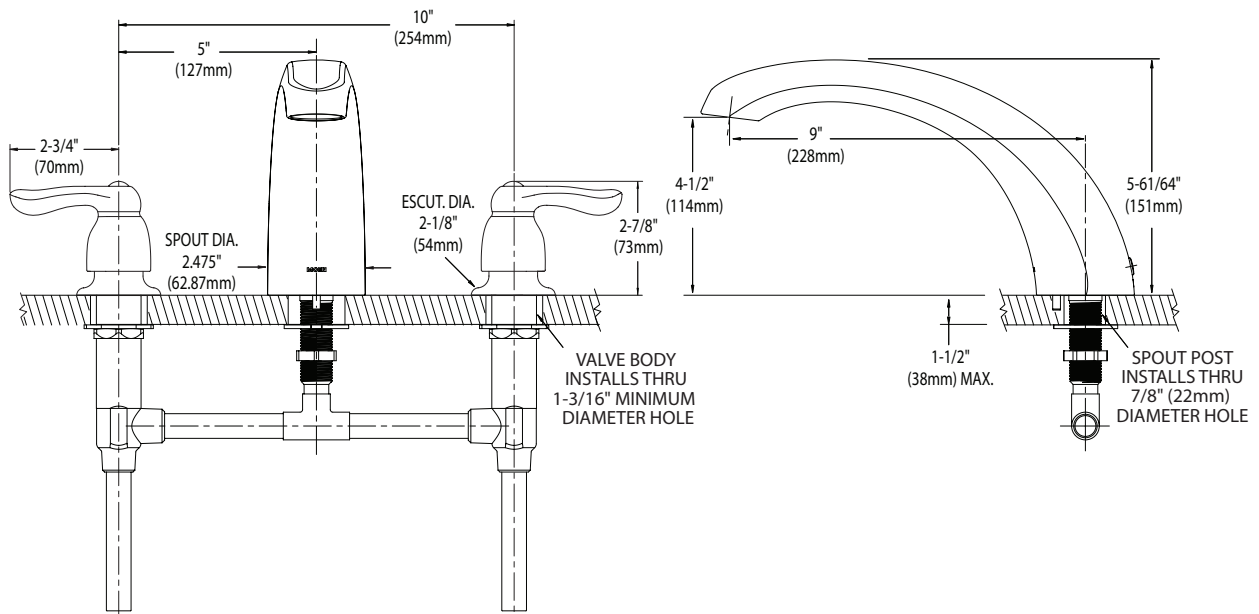

Buy it for looks. Buy it for life.®

Specifications

DESCRIPTION

- Metal construction with a chrome plated or brushed chrome finish
- For installations from 8" (203mm) to 10" (254mm) centers
- Maximum deck thickness after rough-in 3-1/4"
- The tub fill spout is a slip fit design and the supplies are 1/2" type K, copper tubing

FLOW

- Designed to deliver 18 gpm at 40 psi (68L/min)

CARTRIDGE

- 1248 cartridge design
- Non-metallic and stainless steel material

STANDARDS

- Third party certified to meet CSA B-125, ASME A112.18.1M, ANSI A117.1 and all applicable requirements referenced therein

Specify with model 64999 rough-in valve

CRITICAL DIMENSIONS

(DO NOT SCALE)