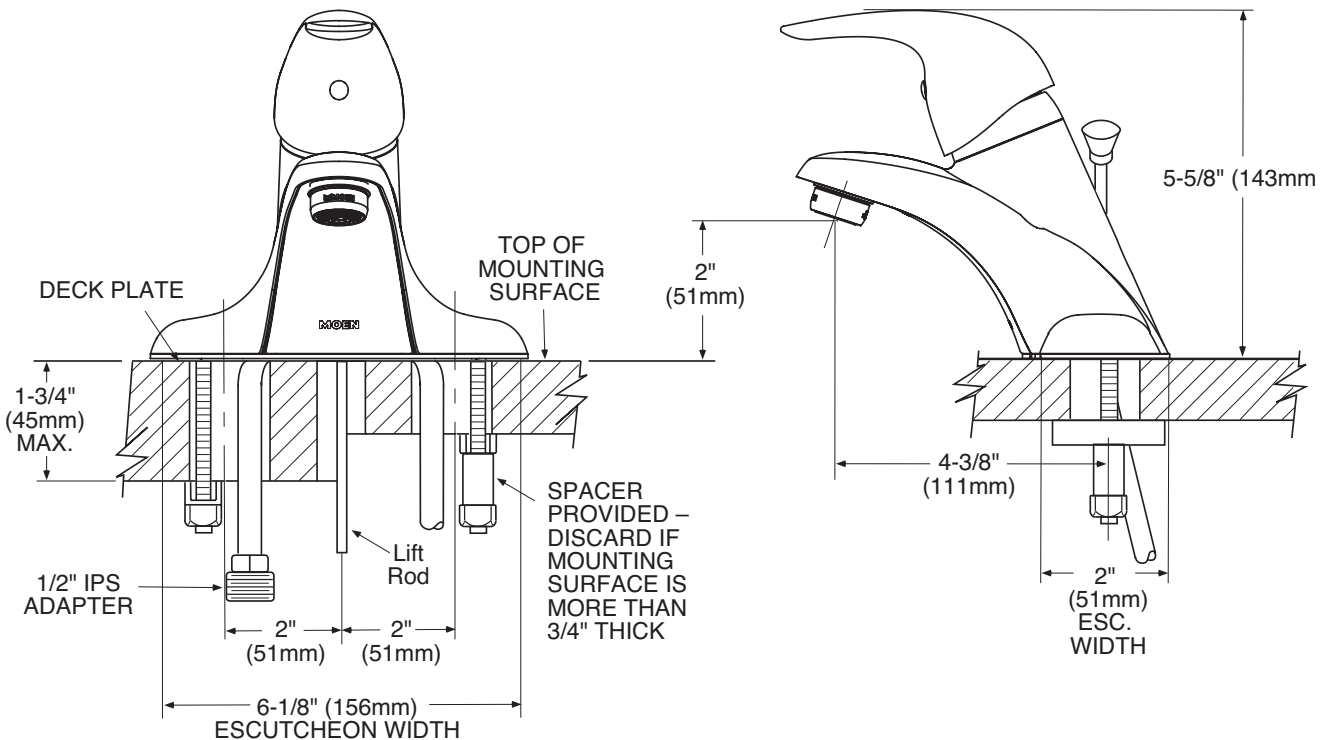

CRITICAL DIMENSIONS

(DO NOT SCALE)

FOR MORE INFORMATION CALL: 1-800-BUY-MOEN

www.moen.com